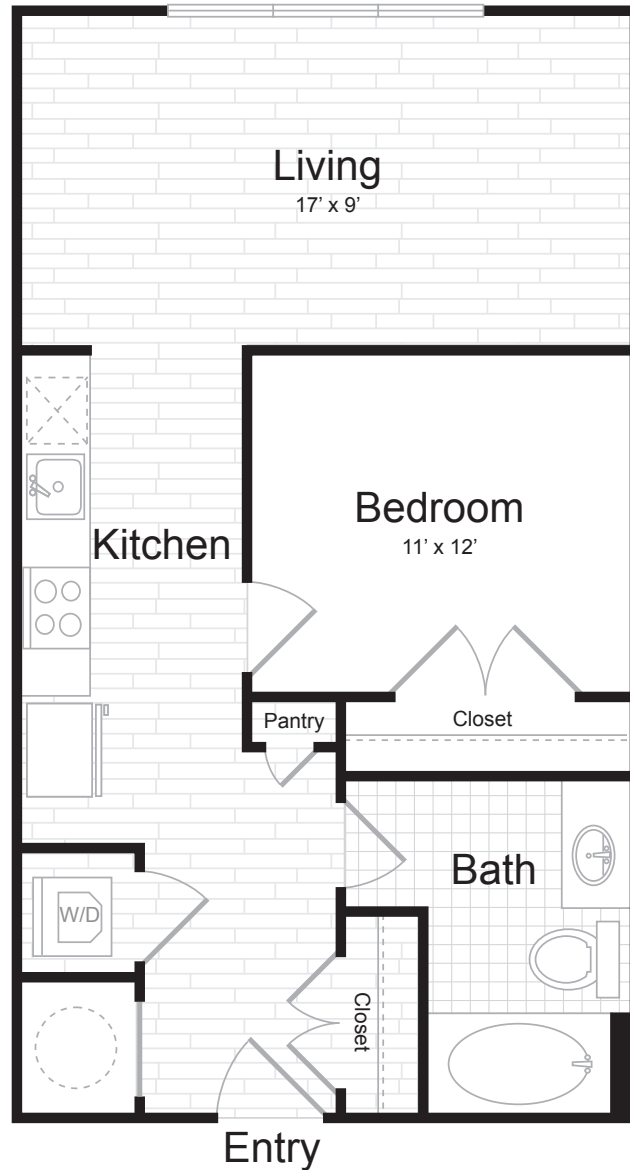

S-3

STUDIO / 1 BATH

576 SQ. FT.

Juniper

6000 Merriweather Drive | Columbia, MD 21044

443-393-6705 | www.junipermerriweather.com

Floor plans are artist's rendering. All dimensions are approximate. Actual product and specifications may vary in dimension or detail. Not all features are available in every apartment. Prices and availability are subject to change. Please see a representative for details