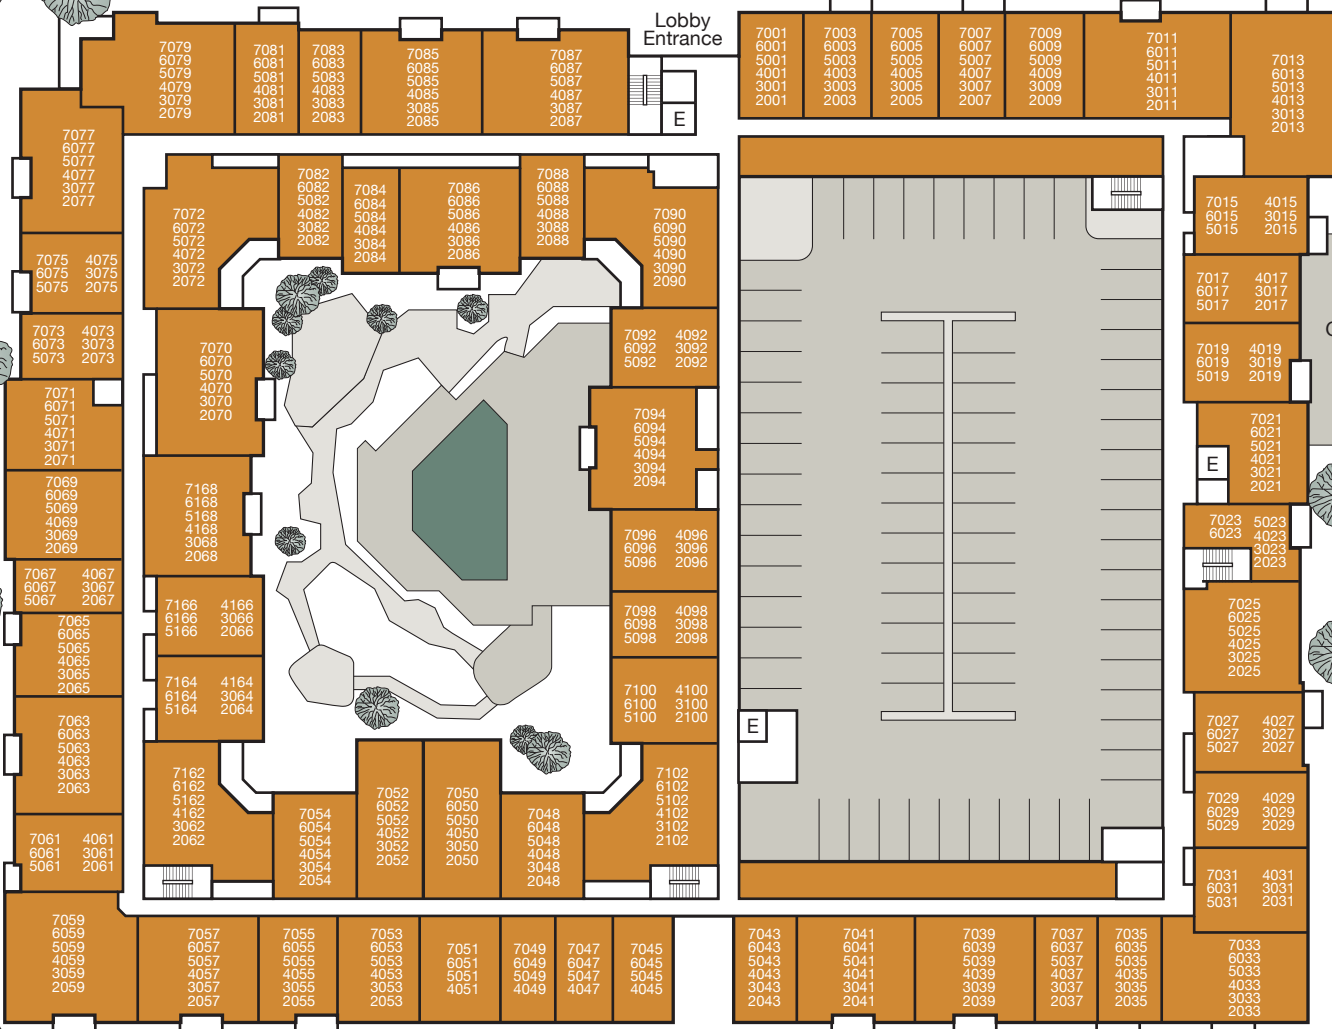

# Juniper

Merriweather Drive

Dove Sail Lane

Valencia Lane

Mango Tree Road

Retail - Level 1

Color Burst Park

Juniper  
 6000 Merriweather Drive  
 Columbia, MD 21044  
 443-545-7777 🐾 🚗 🚲  
 JuniperMerriweather.com