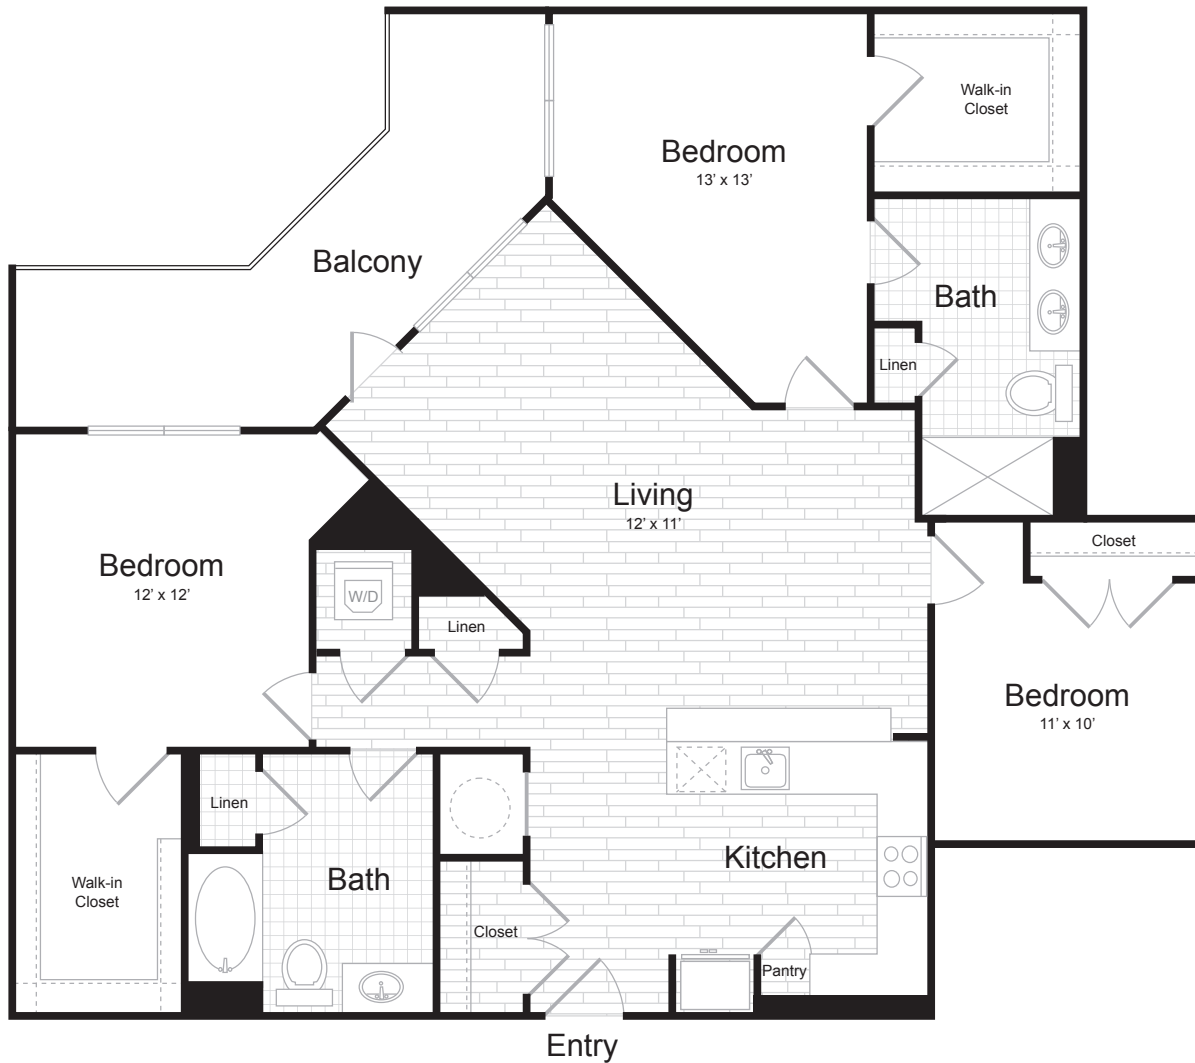

# CO-1

3 BED / 2 BATH

1385  
SQ. FT.

# Juniper

6000 Merriweather Drive | Columbia, MD 21044

443-393-6705 | [www.junipermerriweather.com](http://www.junipermerriweather.com)

*Floor plans are artist's rendering. All dimensions are approximate. Actual product and specifications may vary in dimension or detail. Not all features are available in every apartment. Prices and availability are subject to change. Please see a representative for details.*