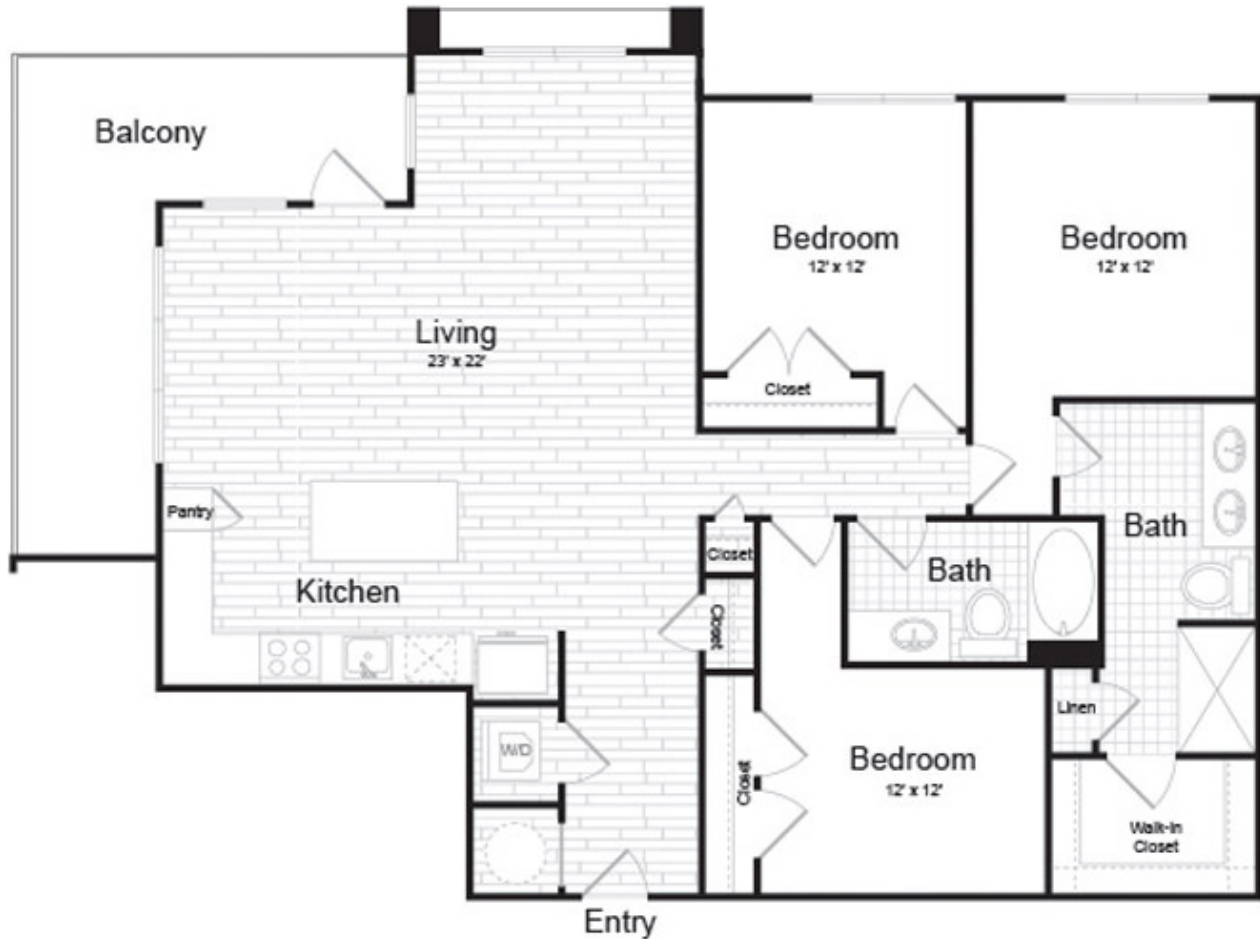

C6

3 BED / 2 BATH

1428
SQ. FT.

Juniper

6000 Merriweather Drive | Columbia, MD 21044

443-393-6705 | www.junipermerriweather.com

Floor plans are artist's rendering. All dimensions are approximate. Actual product and specifications may vary in dimension or detail. Not all features are available in every apartment. Prices and availability are subject to change. Please see a representative for details