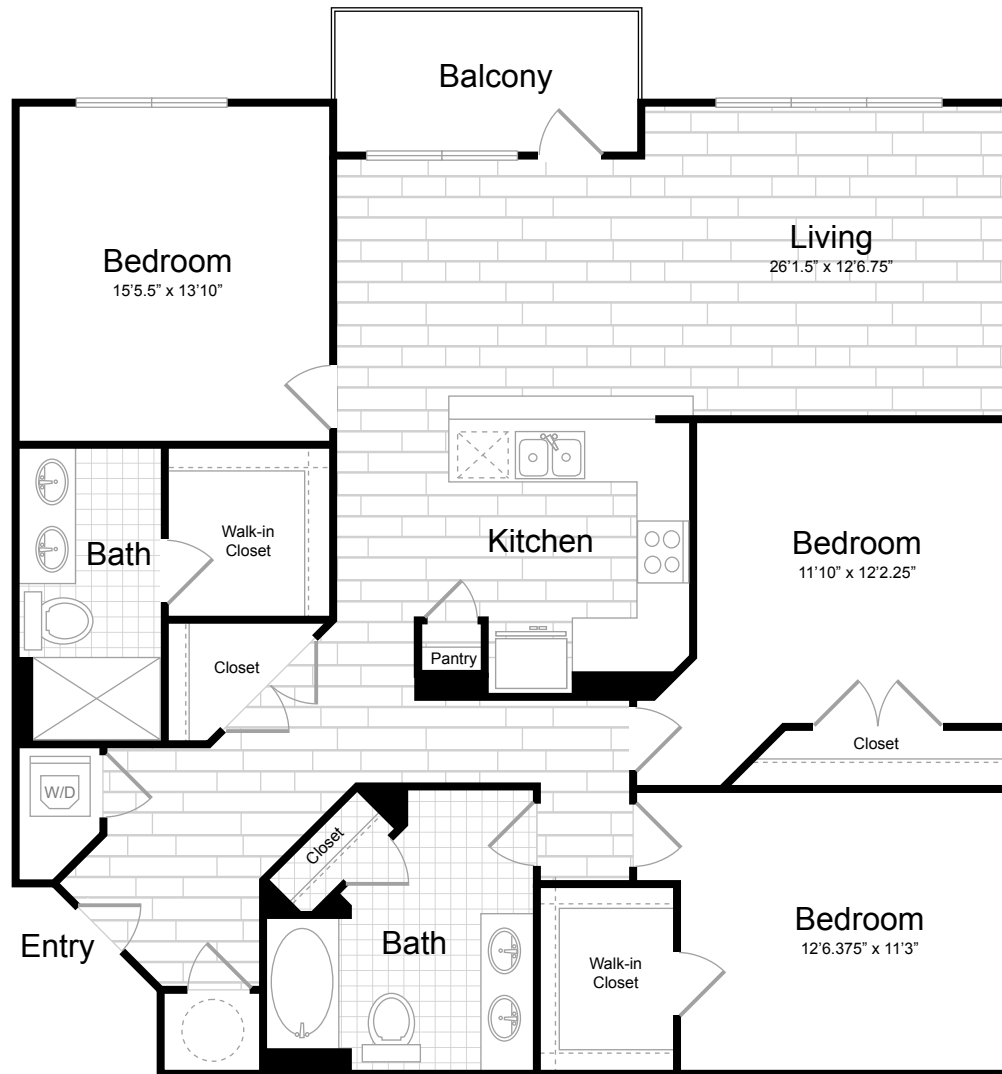

C5

3 BED / 2 BATH

1285

SQ. FT.

Juniper

6000 Merriweather Drive | Columbia, MD 21044

443-393-6705 | www.junipermerriweather.com

Floor plans are artist's rendering. All dimensions are approximate. Actual product and specifications may vary in dimension or detail. Not all features are available in every apartment. Prices and availability are subject to change. Please see a representative for details