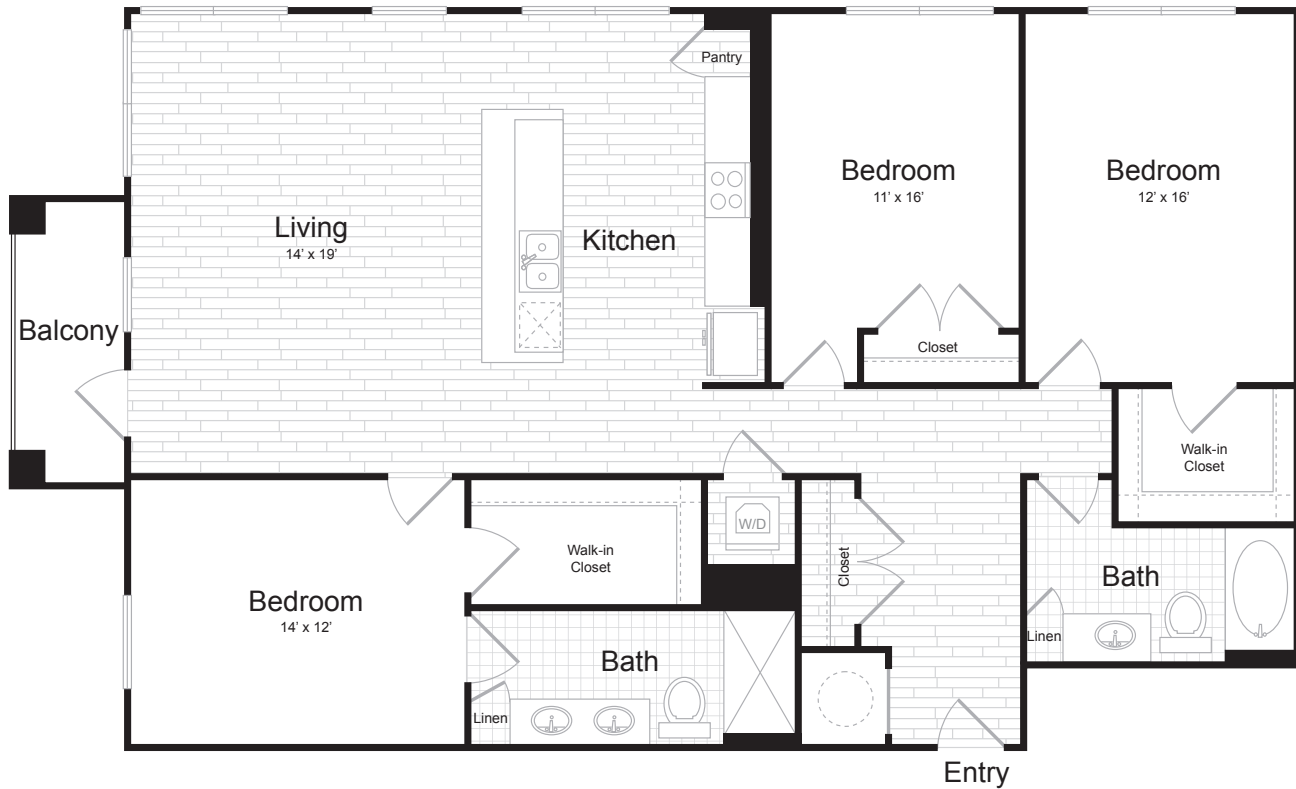

C4

3 BED / 2 BATH

1492

SQ. FT.

Juniper

6000 Merriweather Drive | Columbia, MD 21044

443-393-6705 | www.junipermerriweather.com

Floor plans are artist's rendering. All dimensions are approximate. Actual product and specifications may vary in dimension or detail. Not all features are available in every apartment. Prices and availability are subject to change. Please see a representative for details.