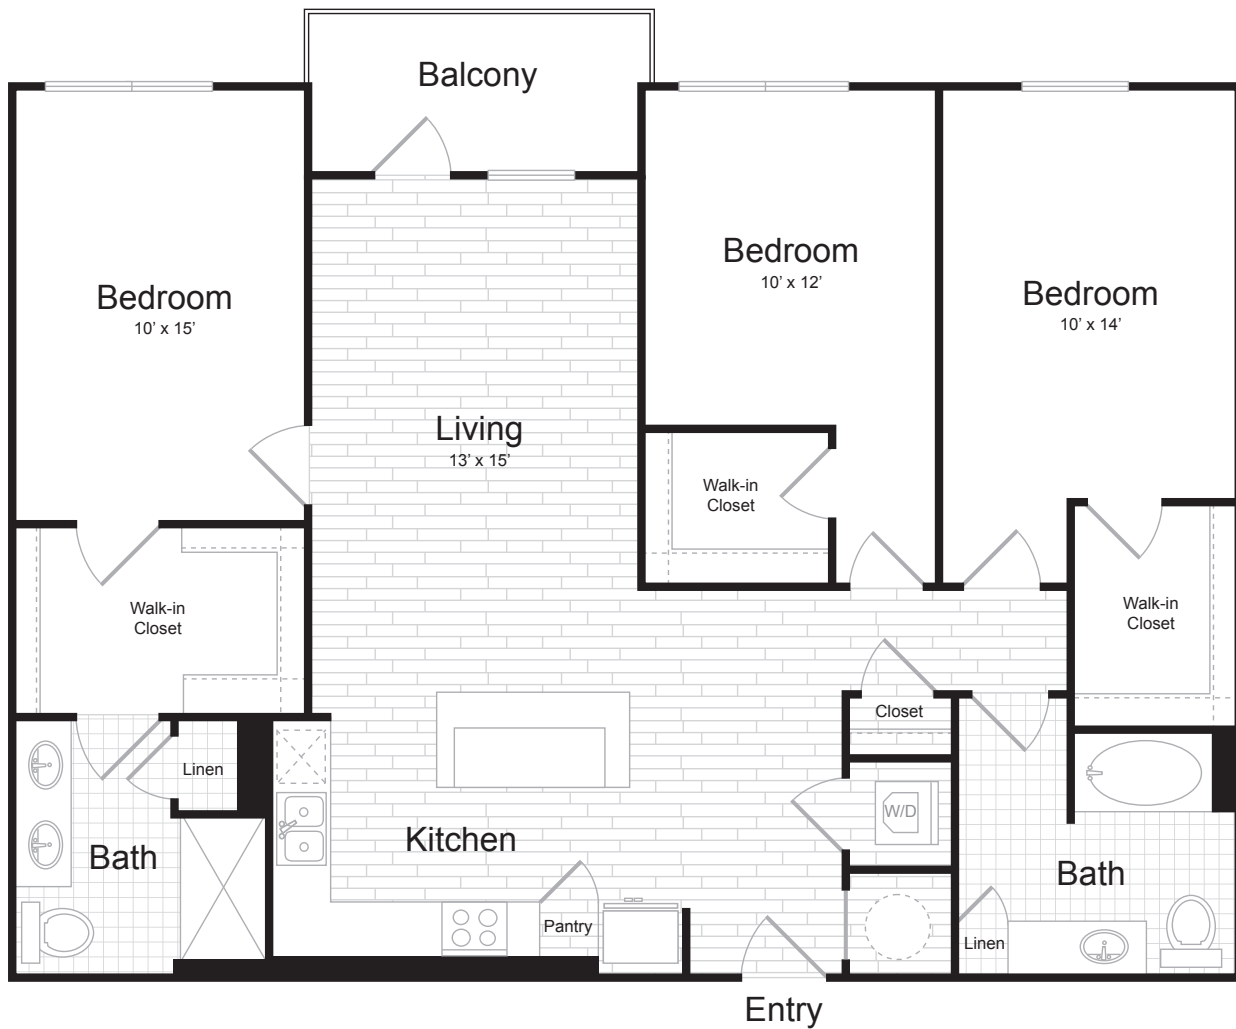

C-3

3 BED / 2 BATH

1371 SQ. FT.

Juniper

6000 Merriweather Drive | Columbia, MD 21044

443-393-6705 | www.junipermerriweather.com

Floor plans are artist's rendering. All dimensions are approximate. Actual product and specifications may vary in dimension or detail. Not all features are available in every apartment. Prices and availability are subject to change. Please see a representative for details.