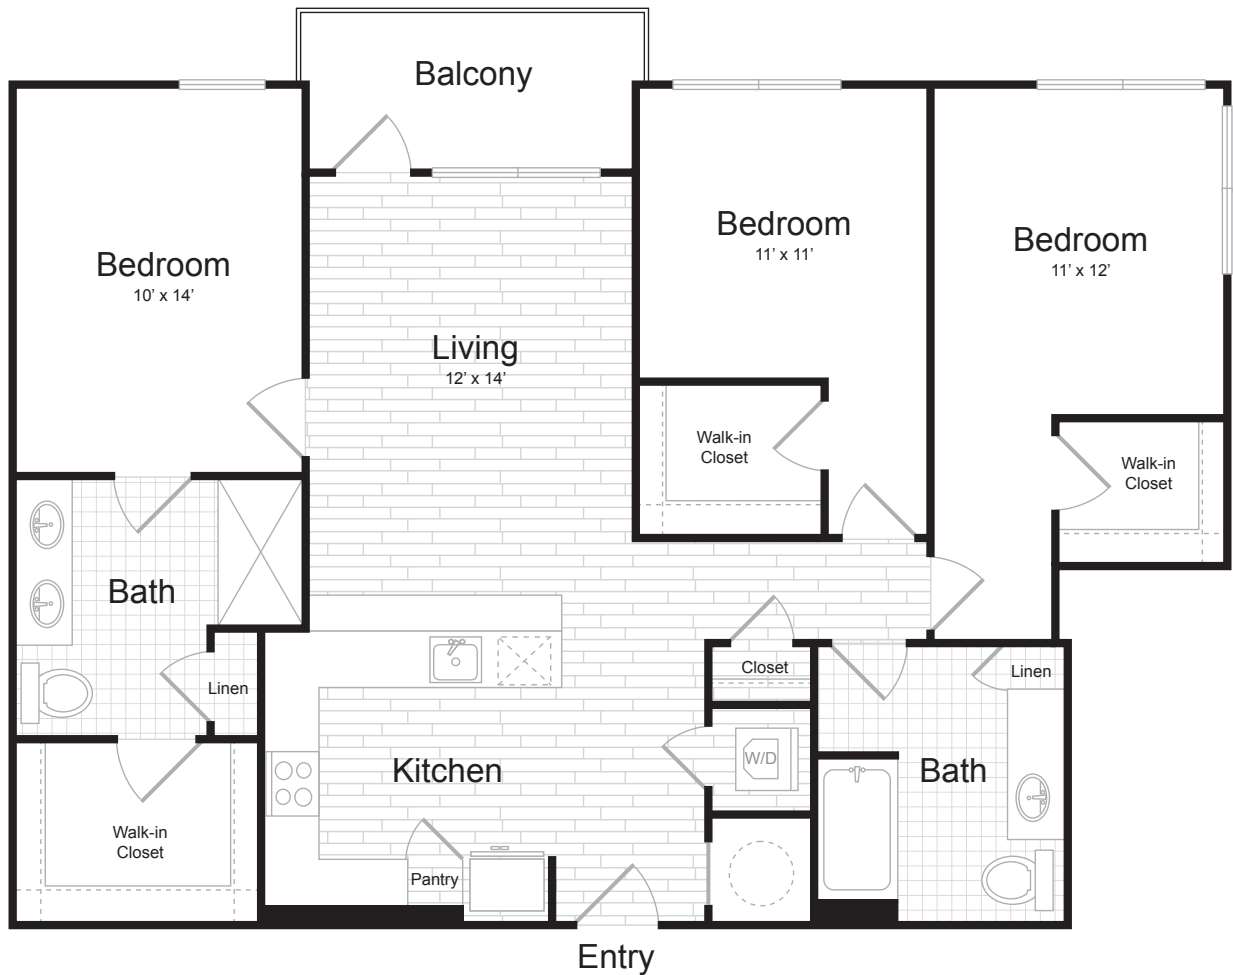

C-2

3 BED / 2 BATH

1222

SQ. FT.

Juniper

6000 Merriweather Drive | Columbia, MD 21044

443-393-6705 | www.junipermerriweather.com

Floor plans are artist's rendering. All dimensions are approximate. Actual product and specifications may vary in dimension or detail. Not all features are available in every apartment. Prices and availability are subject to change. Please see a representative for details.