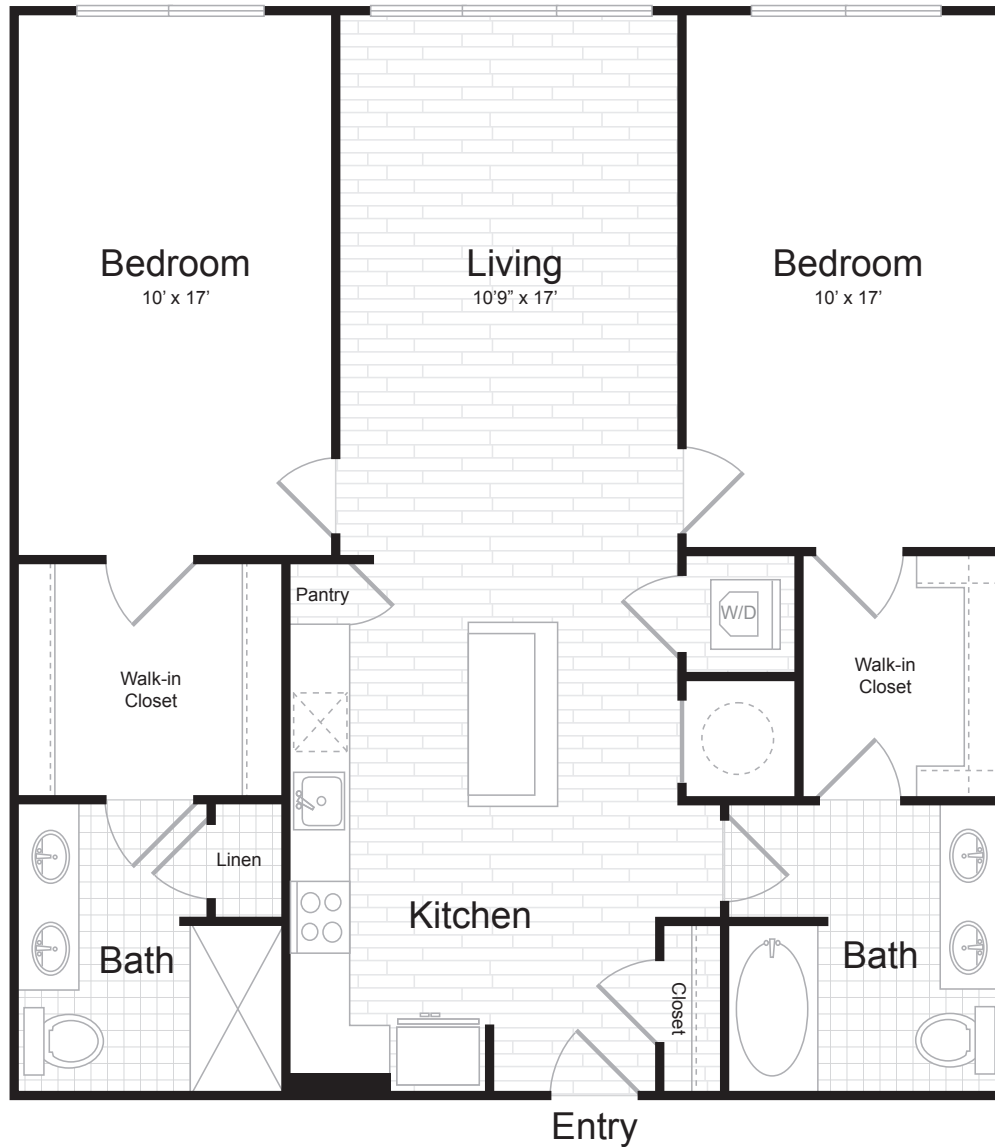

BO-1

2 BED / 2 BATH

1107
SQ. FT.

Juniper

6000 Merriweather Drive | Columbia, MD 21044

443-393-6705 | www.junipermerriweather.com

Floor plans are artist's rendering. All dimensions are approximate. Actual product and specifications may vary in dimension or detail. Not all features are available in every apartment. Prices and availability are subject to change. Please see a representative for details