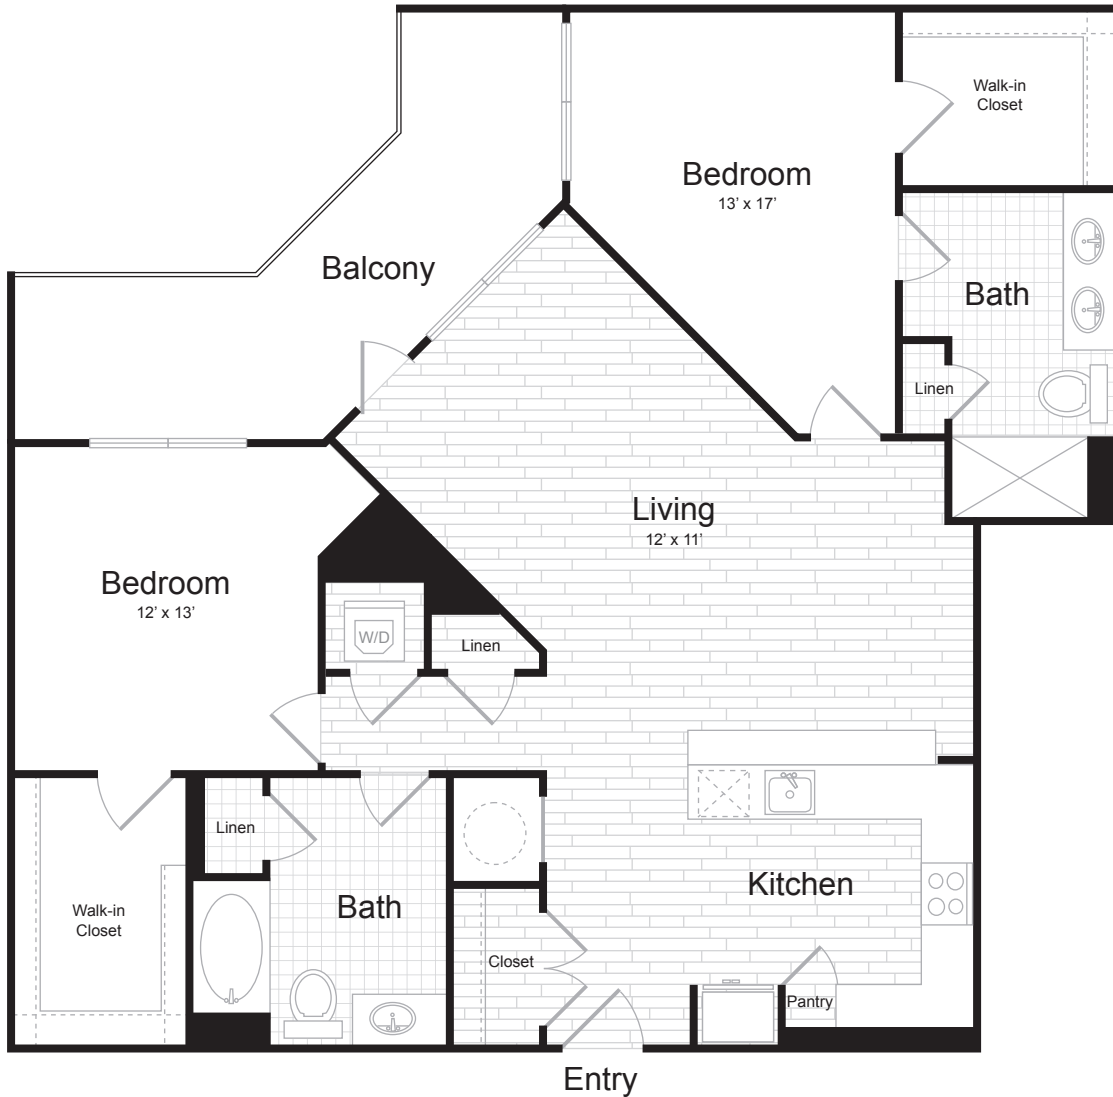

B-5

2 BED / 2 BATH

1237
SQ. FT.

Juniper

6000 Merriweather Drive | Columbia, MD 21044

443-393-6705 | www.junipermerriweather.com

Floor plans are artist's rendering. All dimensions are approximate. Actual product and specifications may vary in dimension or detail. Not all features are available in every apartment. Prices and availability are subject to change. Please see a representative for details.