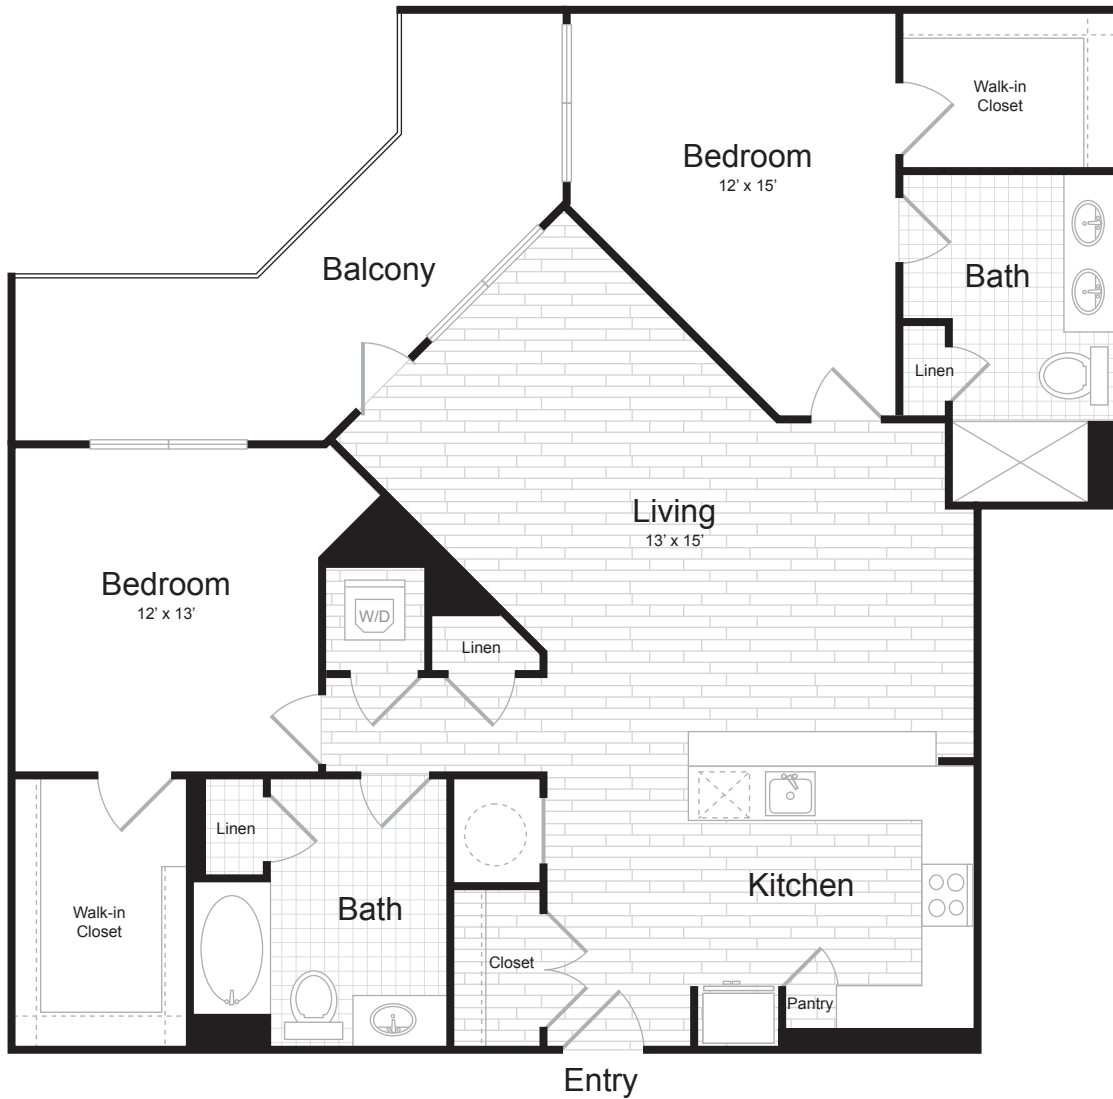

# B-4

2 BED / 2 BATH

1218  
SQ. FT.

# Juniper

6000 Merriweather Drive | Columbia, MD 21044

443-393-6705 | [www.junipermerriweather.com](http://www.junipermerriweather.com)

*Floor plans are artist's rendering. All dimensions are approximate. Actual product and specifications may vary in dimension or detail. Not all features are available in every apartment. Prices and availability are subject to change. Please see a representative for details*