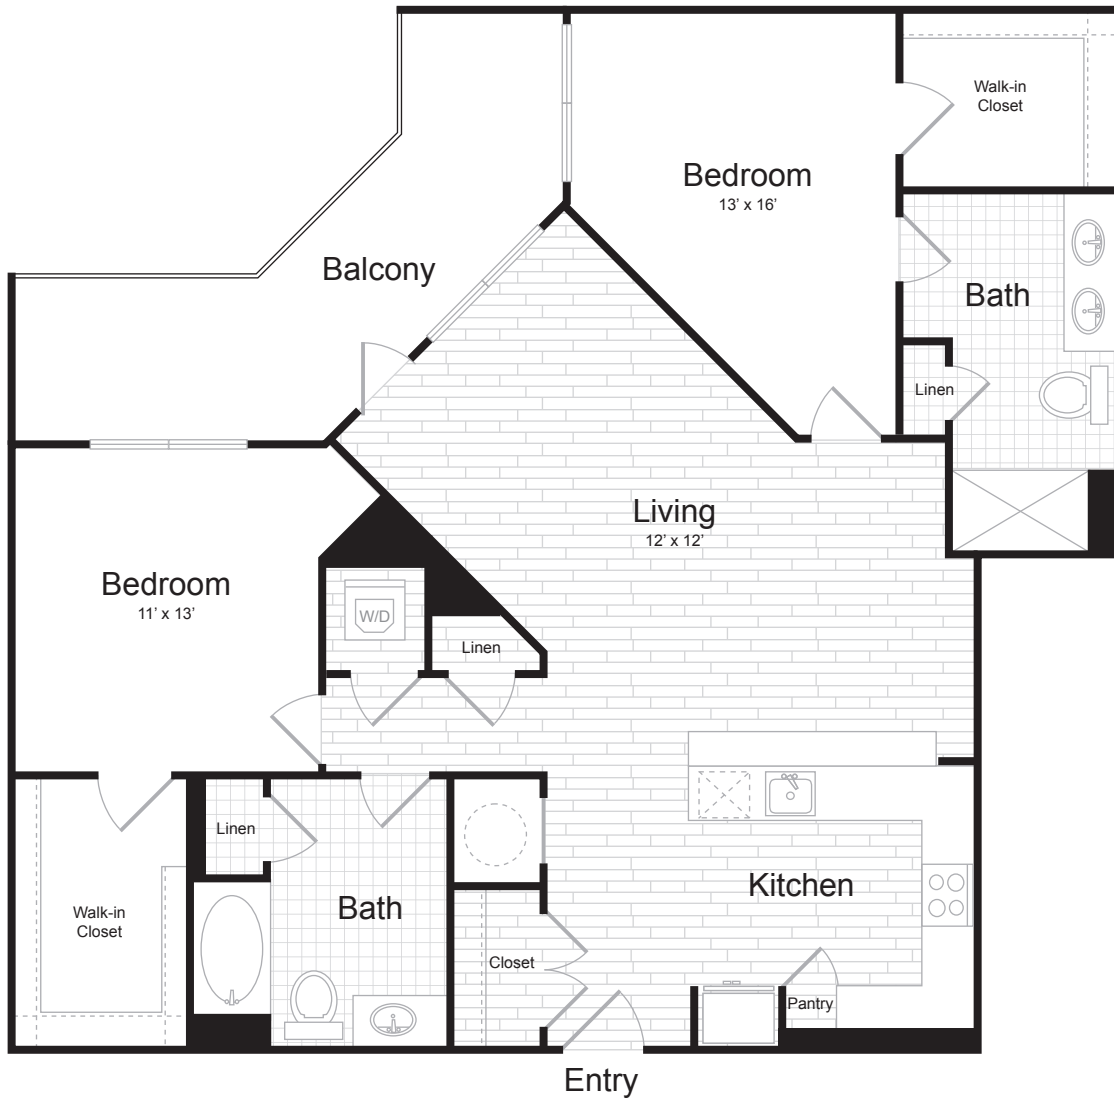

B-4.01

2 BED / 2 BATH

1222
SQ. FT.

Juniper

6000 Merriweather Drive | Columbia, MD 21044

443-393-6705 | www.junipermerriweather.com

Floor plans are artist's rendering. All dimensions are approximate. Actual product and specifications may vary in dimension or detail. Not all features are available in every apartment. Prices and availability are subject to change. Please see a representative for details