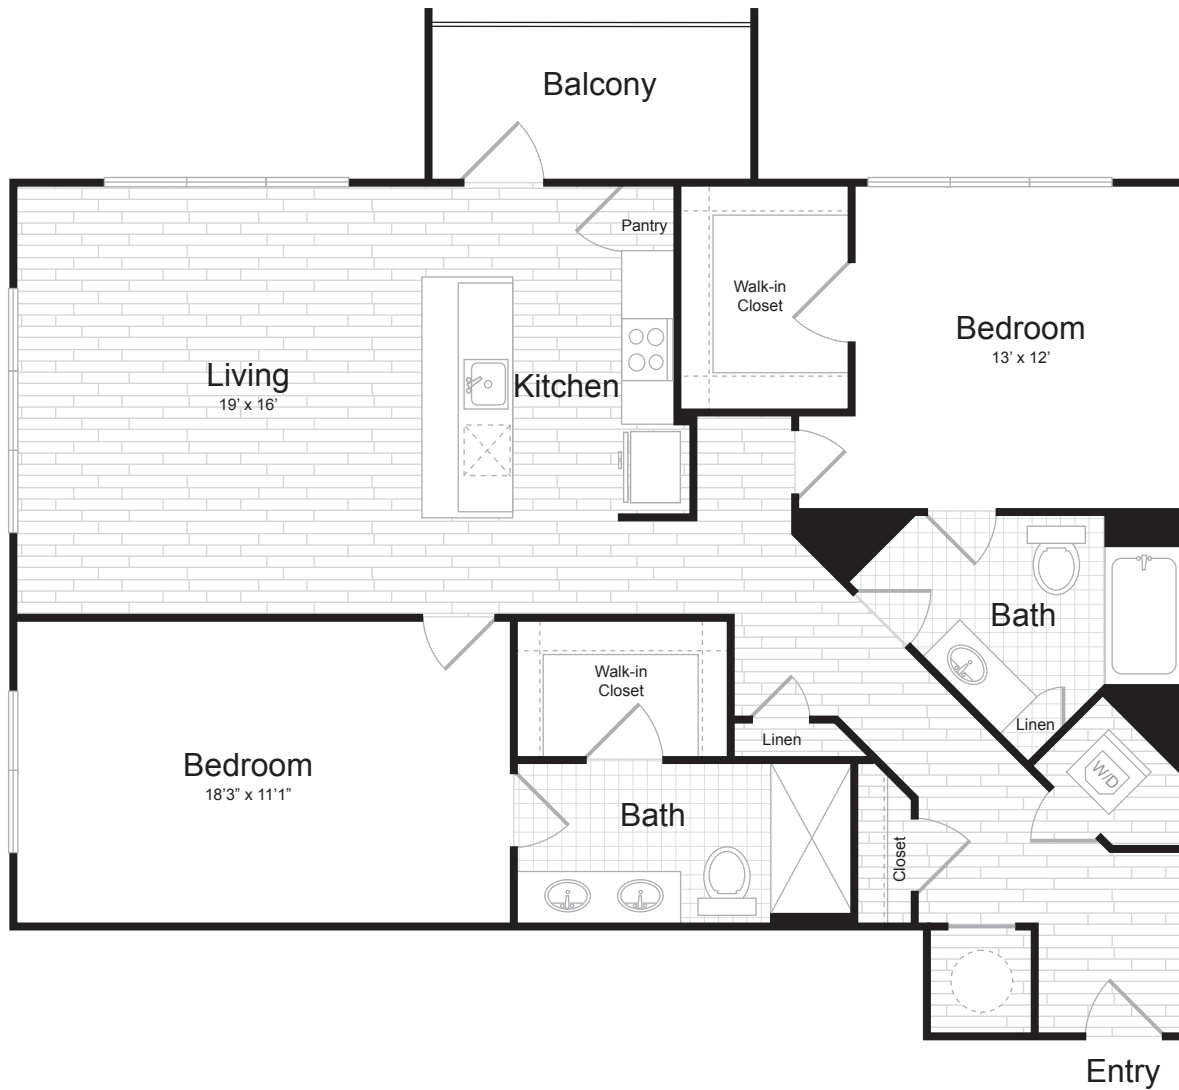

B-3

2 BED / 2 BATH

1265
SQ. FT.

Juniper

6000 Merriweather Drive | Columbia, MD 21044

443-393-6705 | www.junipermerriweather.com

Floor plans are artist's rendering. All dimensions are approximate. Actual product and specifications may vary in dimension or detail. Not all features are available in every apartment. Prices and availability are subject to change. Please see a representative for details