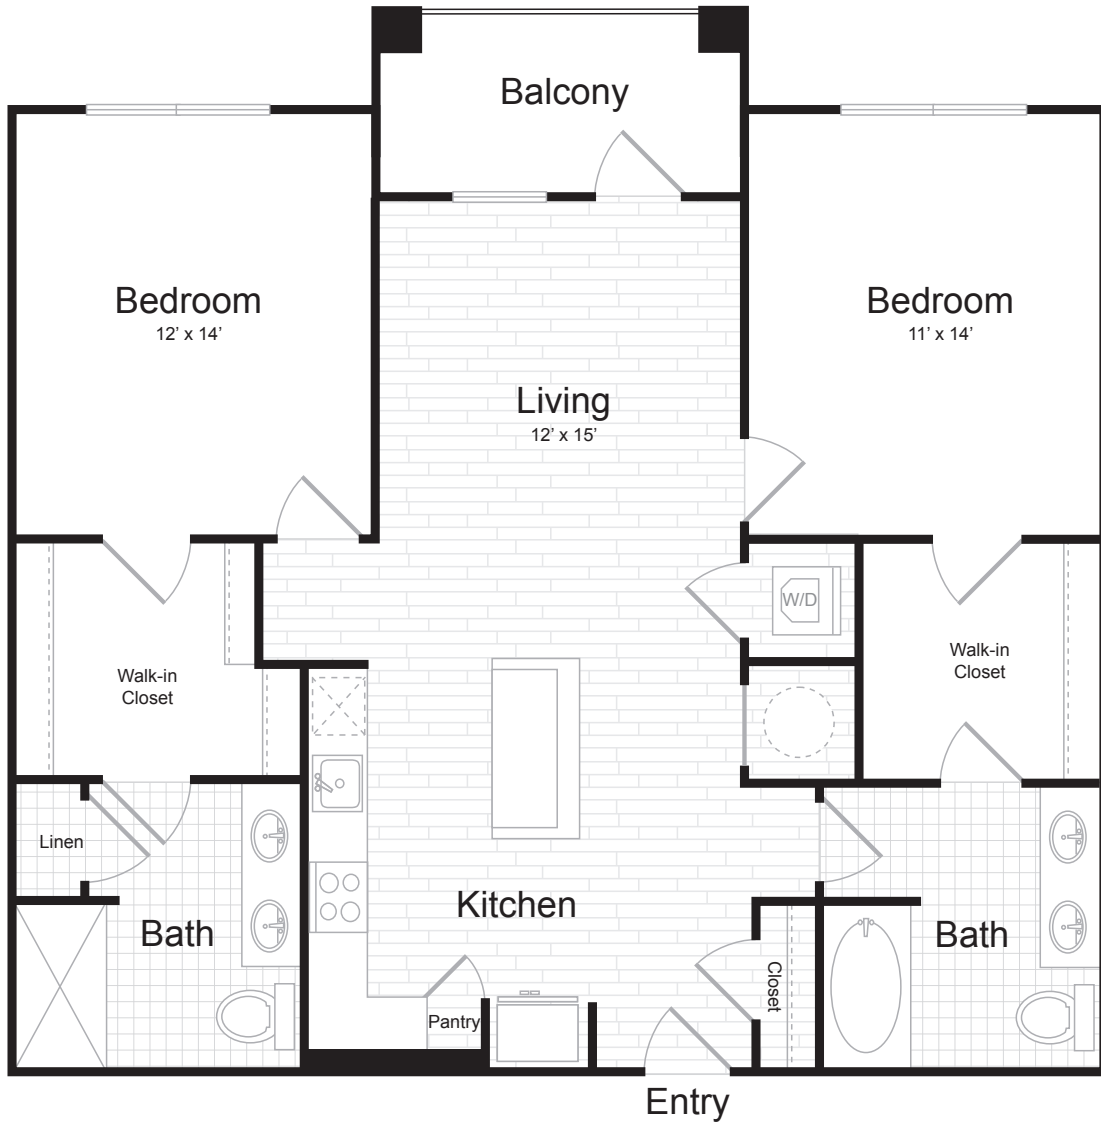

# B-2

2 BED / 2 BATH

1129  
SQ. FT.

# Juniper

6000 Merriweather Drive | Columbia, MD 21044

443-393-6705 | [www.junipermerriweather.com](http://www.junipermerriweather.com)

*Floor plans are artist's rendering. All dimensions are approximate. Actual product and specifications may vary in dimension or detail. Not all features are available in every apartment. Prices and availability are subject to change. Please see a representative for details*