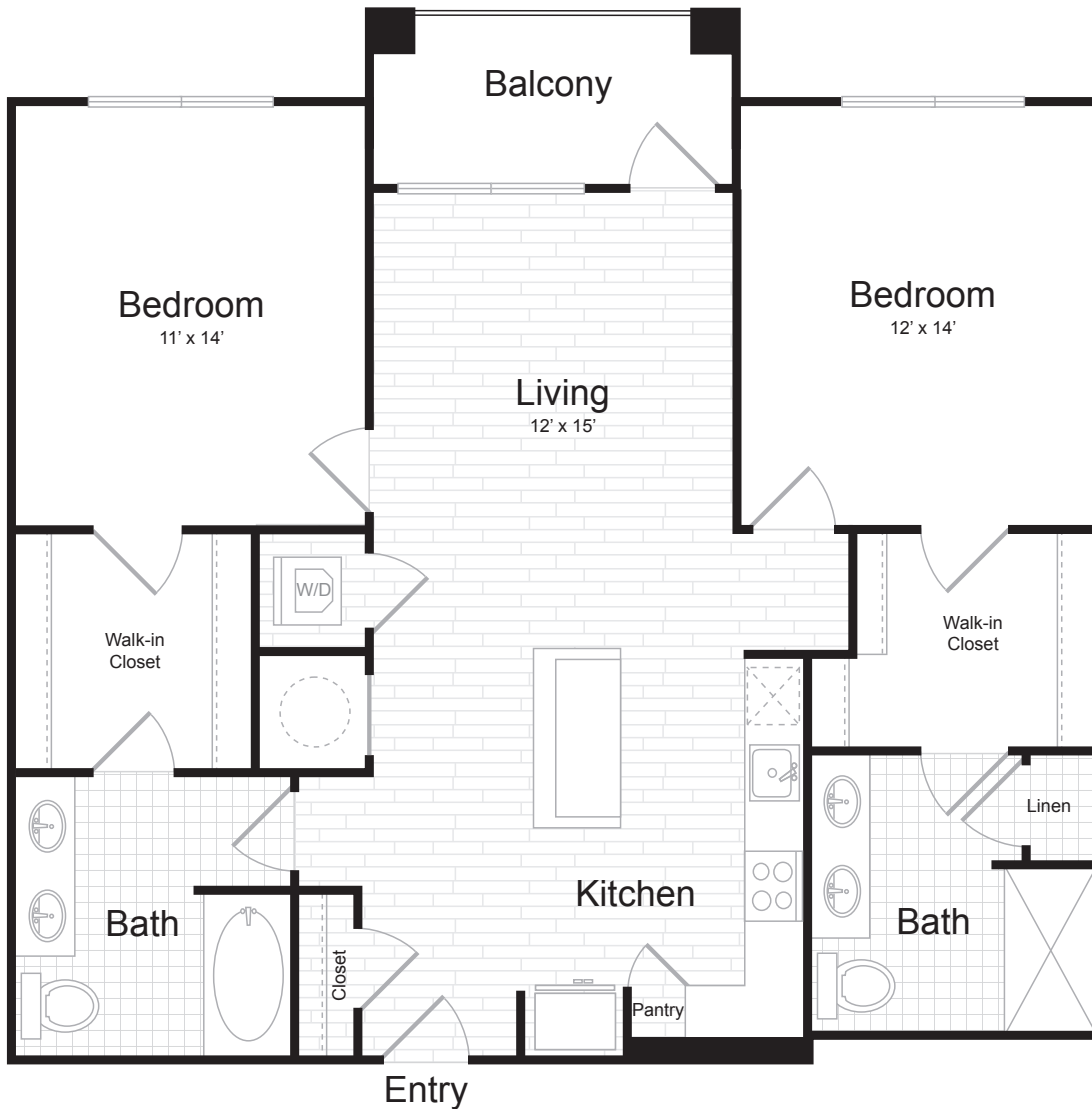

B-2.02

2 BED / 2 BATH

1119
SQ. FT.

Juniper

6000 Merriweather Drive | Columbia, MD 21044

443-393-6705 | www.junipermerriweather.com

Floor plans are artist's rendering. All dimensions are approximate. Actual product and specifications may vary in dimension or detail. Not all features are available in every apartment. Prices and availability are subject to change. Please see a representative for details.