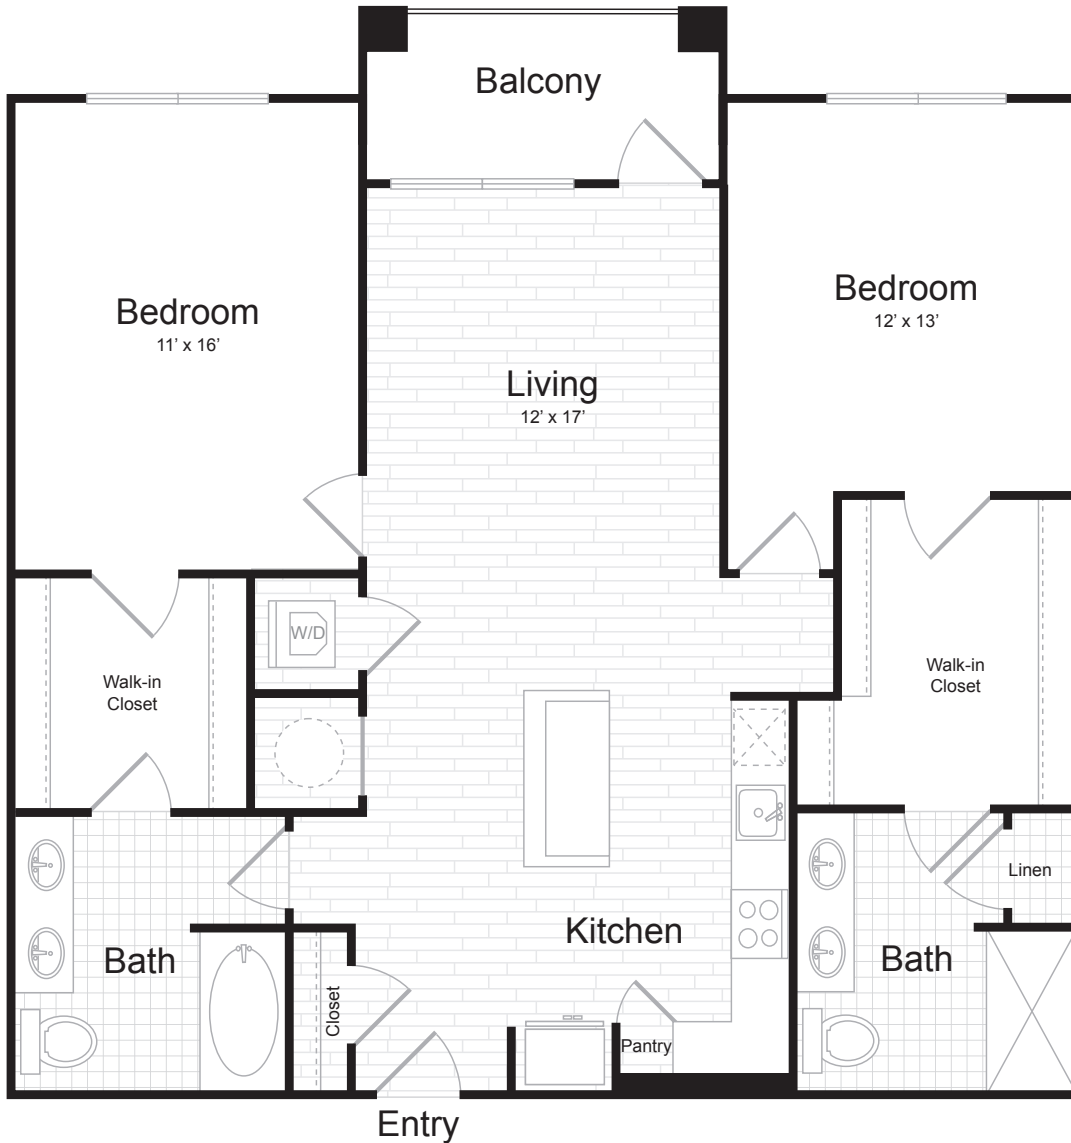

# B-2.01

2 BED / 2 BATH

1189  
SQ. FT.

# Juniper

6000 Merriweather Drive | Columbia, MD 21044

443-393-6705 | [www.junipermerriweather.com](http://www.junipermerriweather.com)

*Floor plans are artist's rendering. All dimensions are approximate. Actual product and specifications may vary in dimension or detail. Not all features are available in every apartment. Prices and availability are subject to change. Please see a representative for details.*