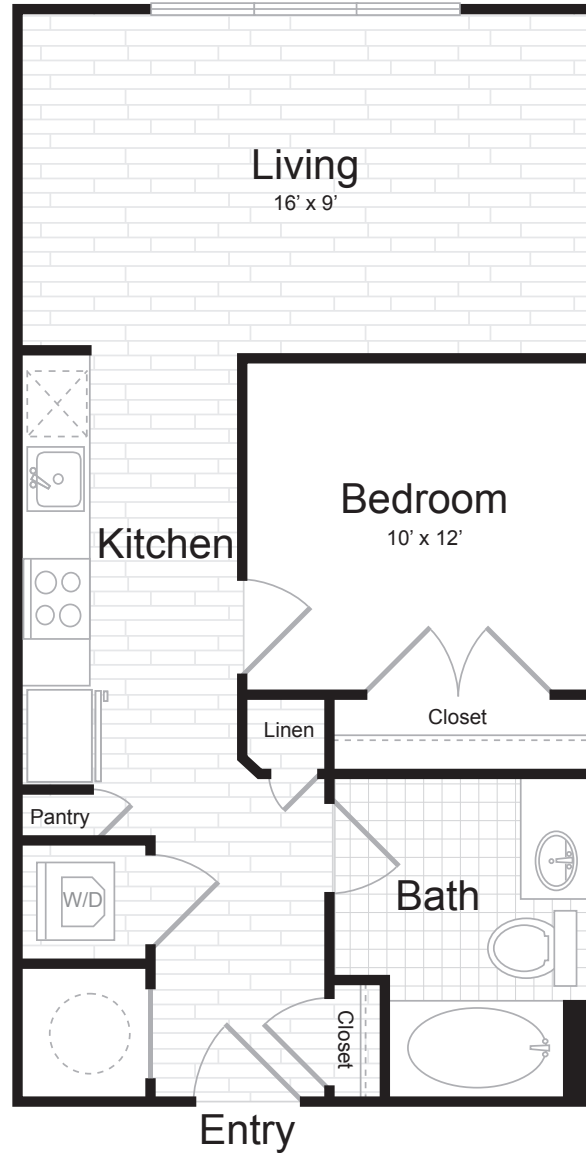

AO-1.01

1 BED / 1 BATH

562
SQ. FT.

Juniper

6000 Merriweather Drive | Columbia, MD 21044

443-393-6705 | www.junipermerriweather.com

Floor plans are artist's rendering. All dimensions are approximate. Actual product and specifications may vary in dimension or detail. Not all features are available in every apartment. Prices and availability are subject to change. Please see a representative for details