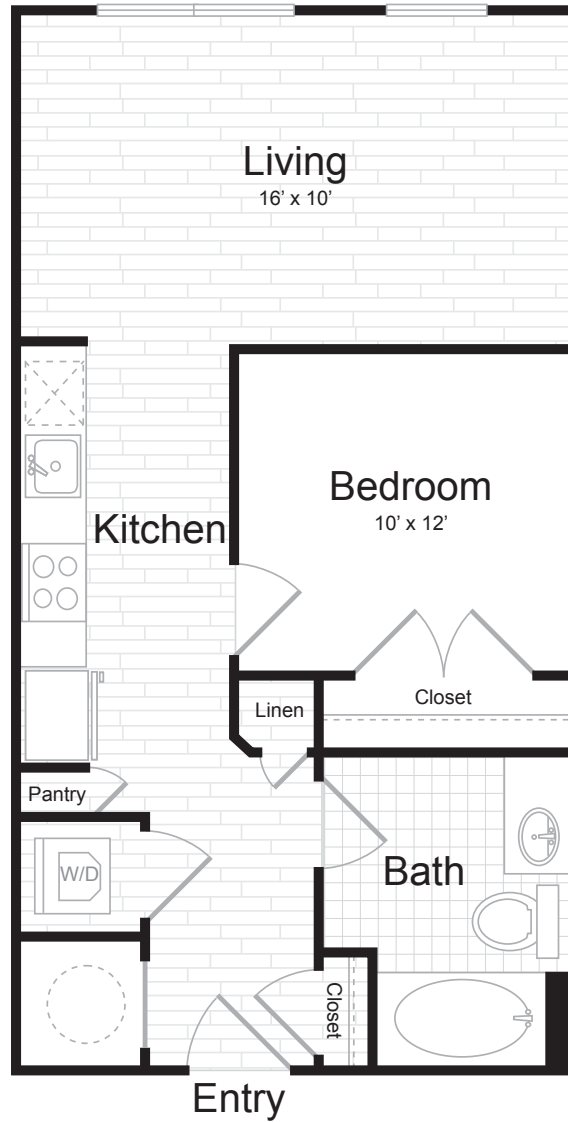

AMO-1.02

1 BED / 1 BATH

577
SQ. FT.

Juniper

6000 Merriweather Drive | Columbia, MD 21044

443-393-6705 | www.junipermerriweather.com

Floor plans are artist's rendering. All dimensions are approximate. Actual product and specifications may vary in dimension or detail. Not all features are available in every apartment. Prices and availability are subject to change. Please see a representative for details