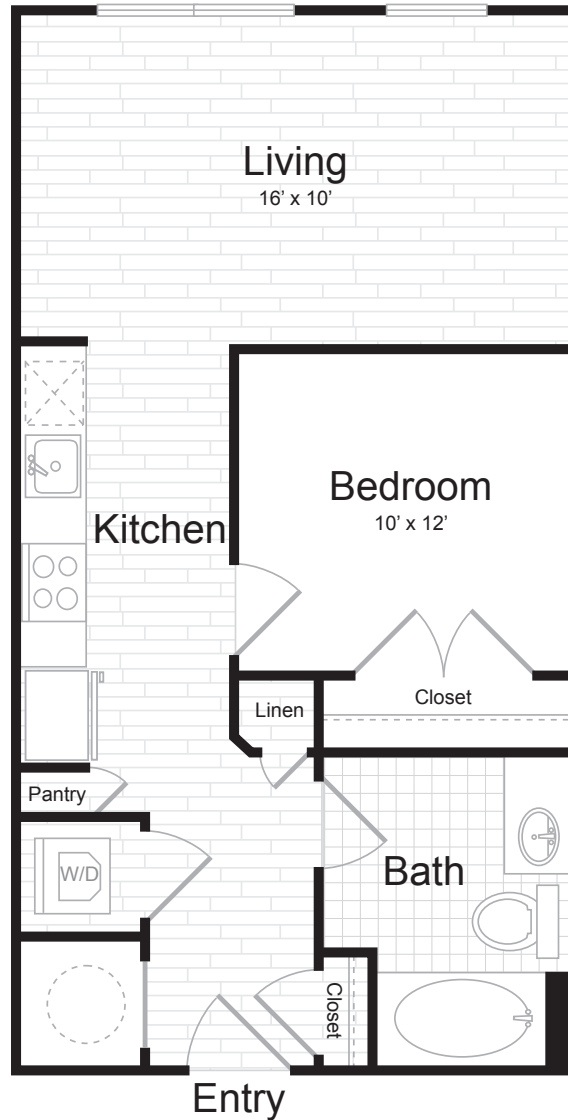

AMO-1.02

1 BED / 1 BATH

707
SQ. FT.

Juniper

6000 Merriweather Drive | Columbia, MD 21044

443-393-6705 | www.junipermerriweather.com

Floor plans are artist's rendering. All dimensions are approximate. Actual product and specifications may vary in dimension or detail. Not all features are available in every apartment. Prices and availability are subject to change. Please see a representative for details