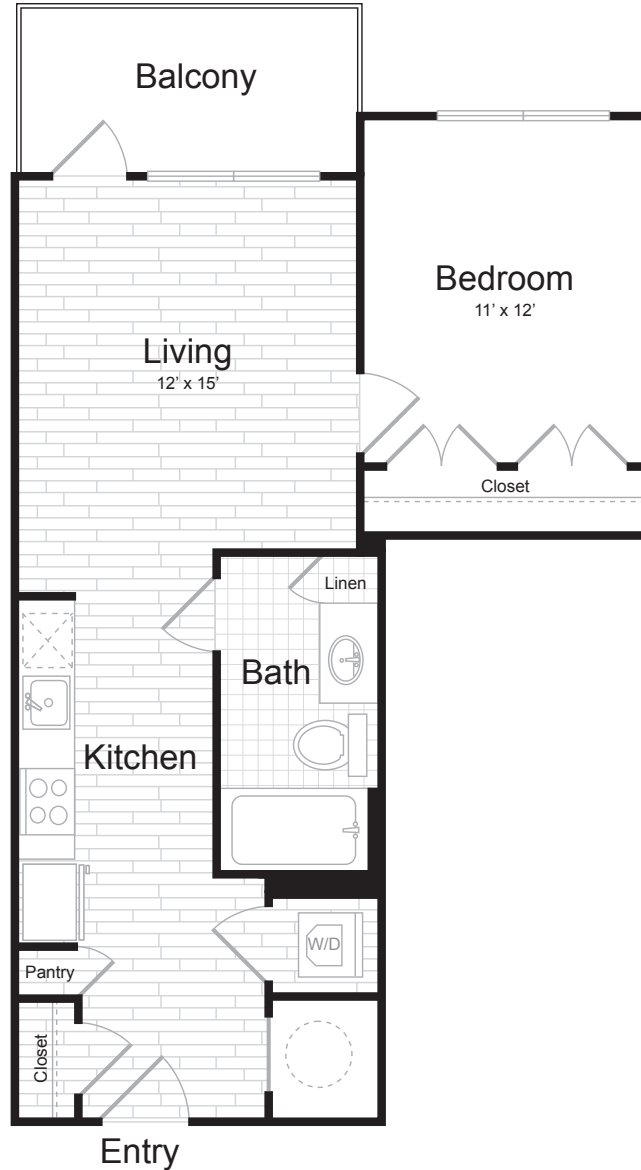

AJO-1

1 BED / 1 BATH

584
SQ. FT.

Juniper

6000 Merriweather Drive | Columbia, MD 21044

443-393-6705 | www.junipermerriweather.com

Floor plans are artist's rendering. All dimensions are approximate. Actual product and specifications may vary in dimension or detail. Not all features are available in every apartment. Prices and availability are subject to change. Please see a representative for details