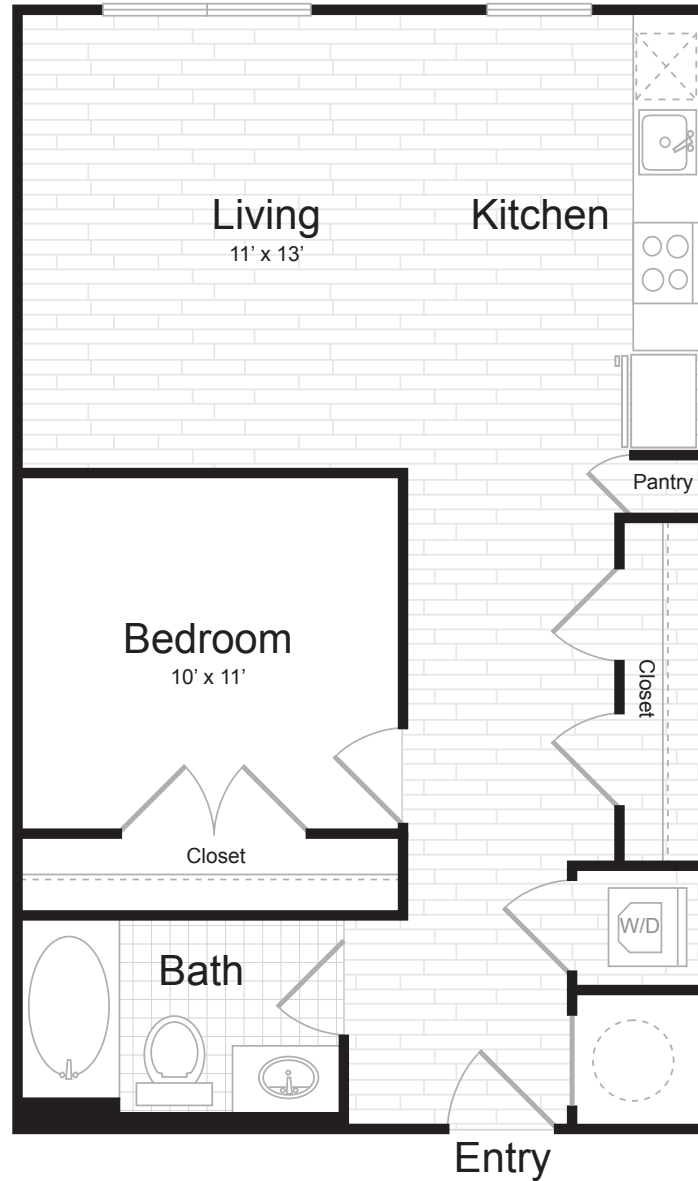

# AJM-3

1 BED / 1 BATH

640  
SQ. FT.

# Juniper

6000 Merriweather Drive | Columbia, MD 21044

443-393-6705 | [www.junipermerriweather.com](http://www.junipermerriweather.com)

*Floor plans are artist's rendering. All dimensions are approximate. Actual product and specifications may vary in dimension or detail. Not all features are available in every apartment. Prices and availability are subject to change. Please see a representative for details*