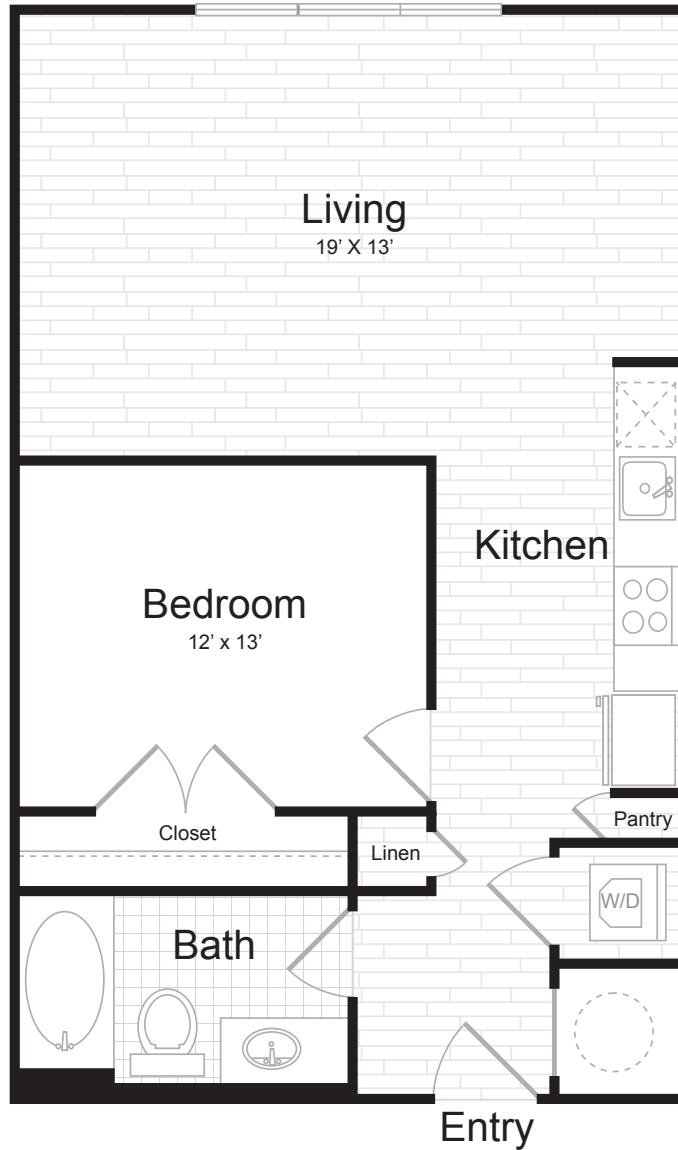

AJM-2.02

1 BED / 1 BATH

640
SQ. FT.

Juniper

6000 Merriweather Drive | Columbia, MD 21044

443-393-6705 | www.junipermerriweather.com

Floor plans are artist's rendering. All dimensions are approximate. Actual product and specifications may vary in dimension or detail. Not all features are available in every apartment. Prices and availability are subject to change. Please see a representative for details