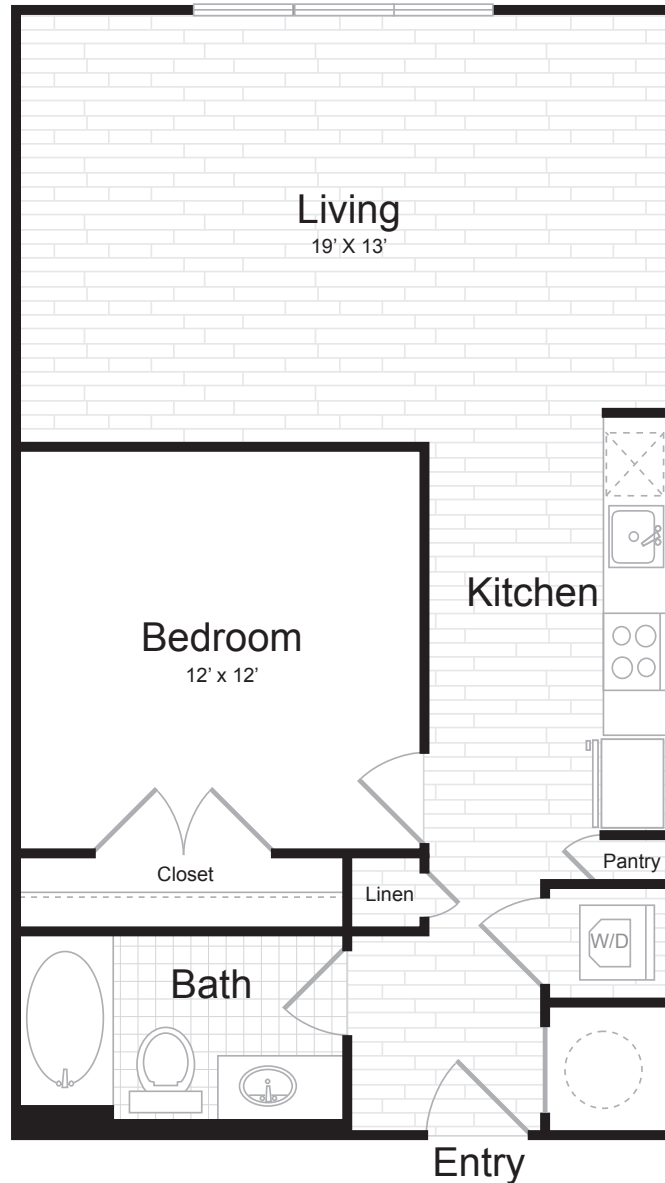

# AJM-2.01

1 BED / 1 BATH

700  
SQ. FT.

# Juniper

6000 Merriweather Drive | Columbia, MD 21044

443-393-6705 | [www.junipermerriweather.com](http://www.junipermerriweather.com)

*Floor plans are artist's rendering. All dimensions are approximate. Actual product and specifications may vary in dimension or detail. Not all features are available in every apartment. Prices and availability are subject to change. Please see a representative for details*