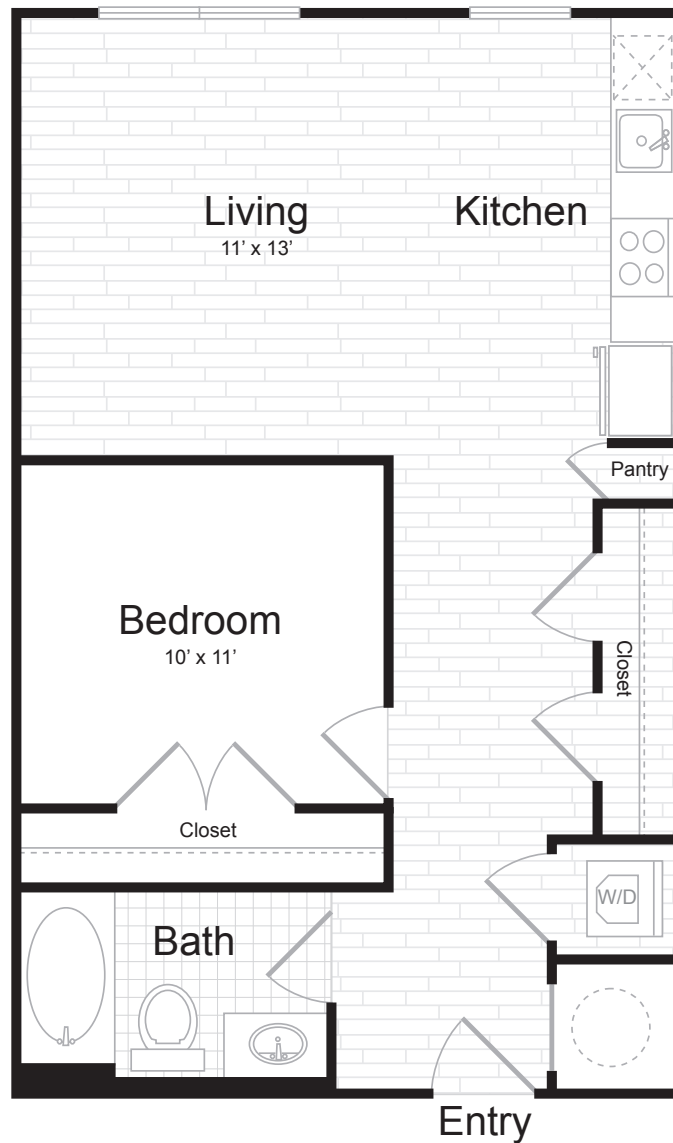

AJ-3

1 BED / 1 BATH

640
SQ. FT.

Juniper

6000 Merriweather Drive | Columbia, MD 21044

443-393-6705 | www.junipermerriweather.com

Floor plans are artist's rendering. All dimensions are approximate. Actual product and specifications may vary in dimension or detail. Not all features are available in every apartment. Prices and availability are subject to change. Please see a representative for details