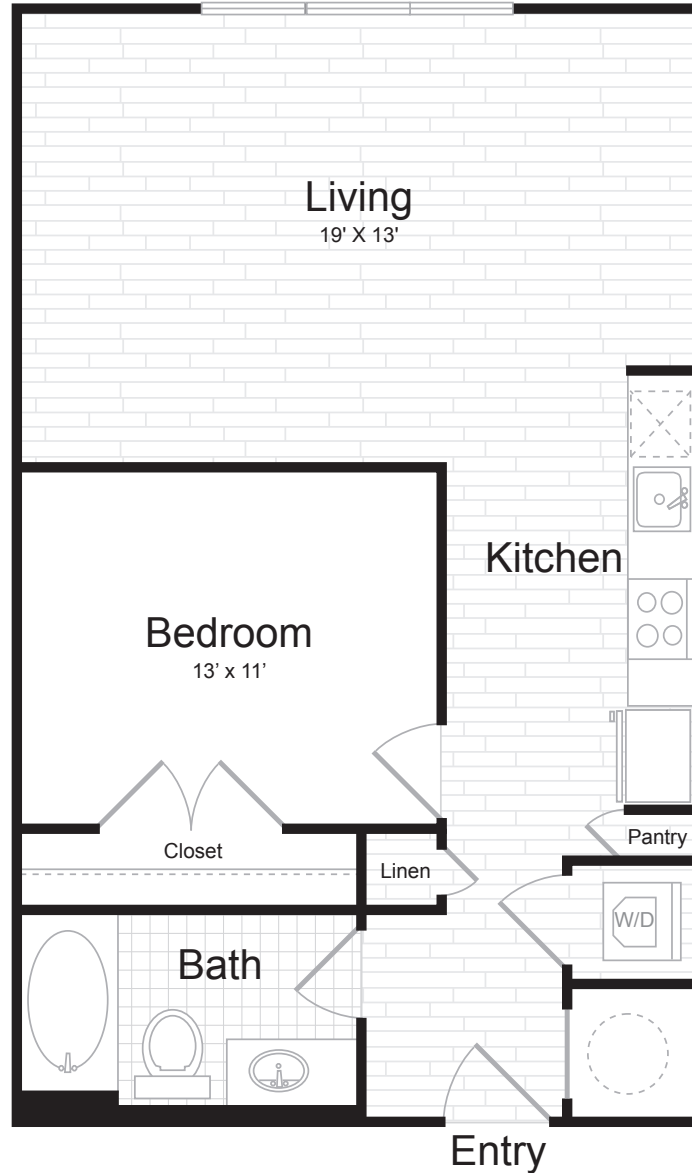

# AJ-2

1 BED / 1 BATH

640  
SQ. FT.

# Juniper

6000 Merriweather Drive | Columbia, MD 21044

443-393-6705 | [www.junipermerriweather.com](http://www.junipermerriweather.com)

*Floor plans are artist's rendering. All dimensions are approximate. Actual product and specifications may vary in dimension or detail. Not all features are available in every apartment. Prices and availability are subject to change. Please see a representative for details*