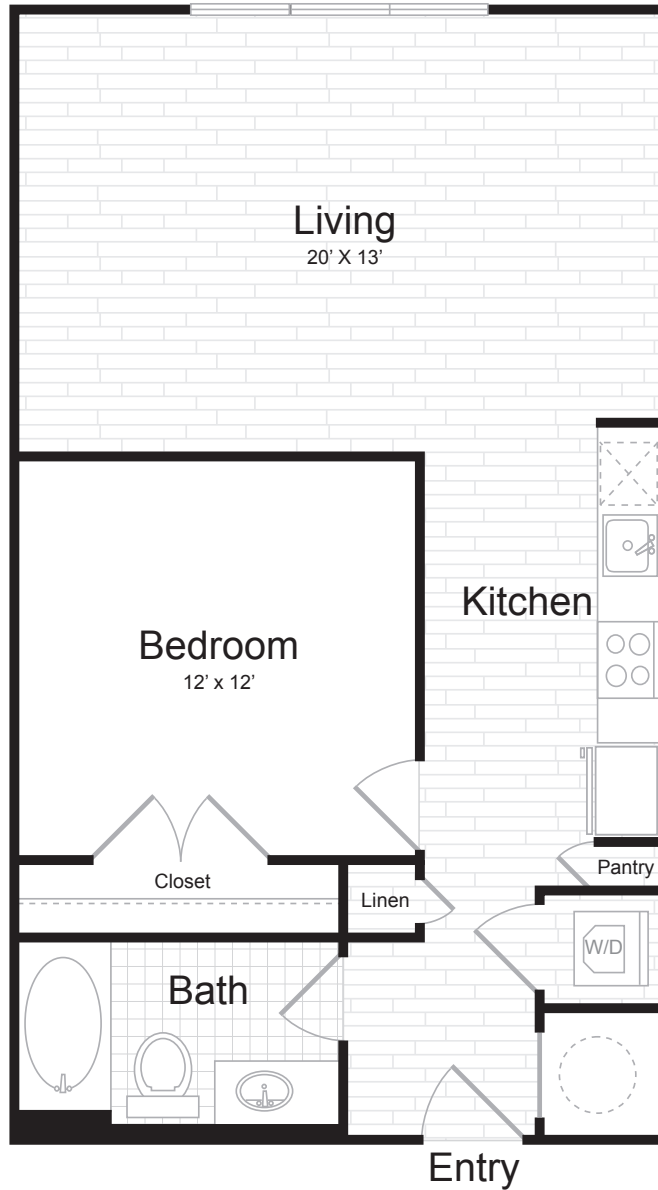

# AJ-2.01

1 BED / 1 BATH

700  
SQ. FT.

# Juniper

6000 Merriweather Drive | Columbia, MD 21044

443-393-6705 | [www.junipermerriweather.com](http://www.junipermerriweather.com)

*Floor plans are artist's rendering. All dimensions are approximate. Actual product and specifications may vary in dimension or detail. Not all features are available in every apartment. Prices and availability are subject to change. Please see a representative for details*