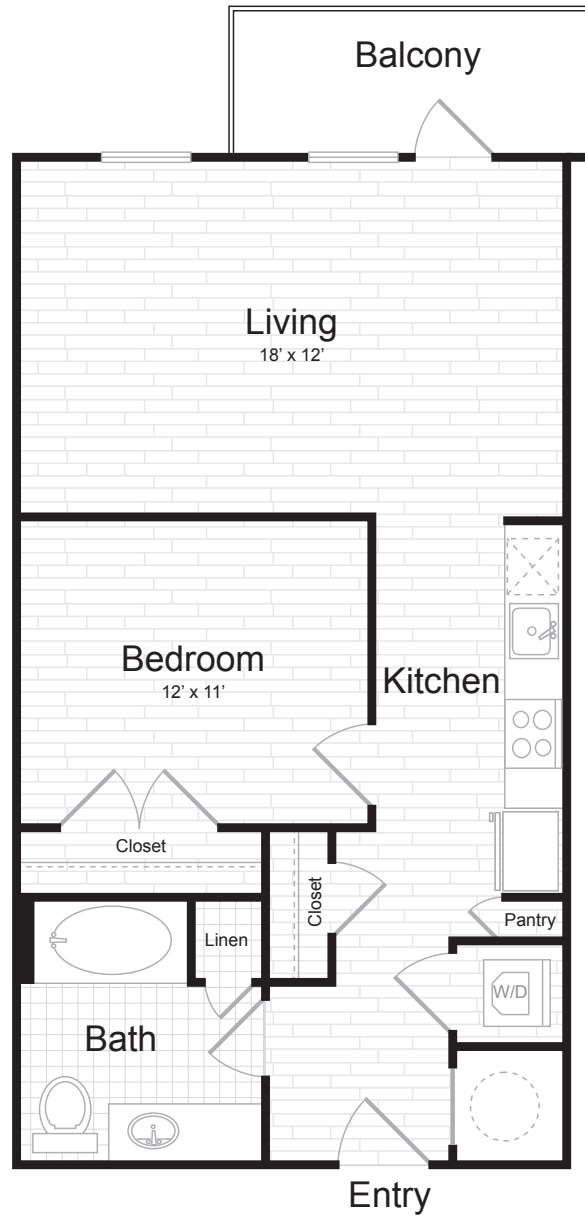

AJ-1

1 BED / 1 BATH

646
SQ. FT.

Juniper

6000 Merriweather Drive | Columbia, MD 21044

443-393-6705 | www.junipermerriweather.com

Floor plans are artist's rendering. All dimensions are approximate. Actual product and specifications may vary in dimension or detail. Not all features are available in every apartment. Prices and availability are subject to change. Please see a representative for details