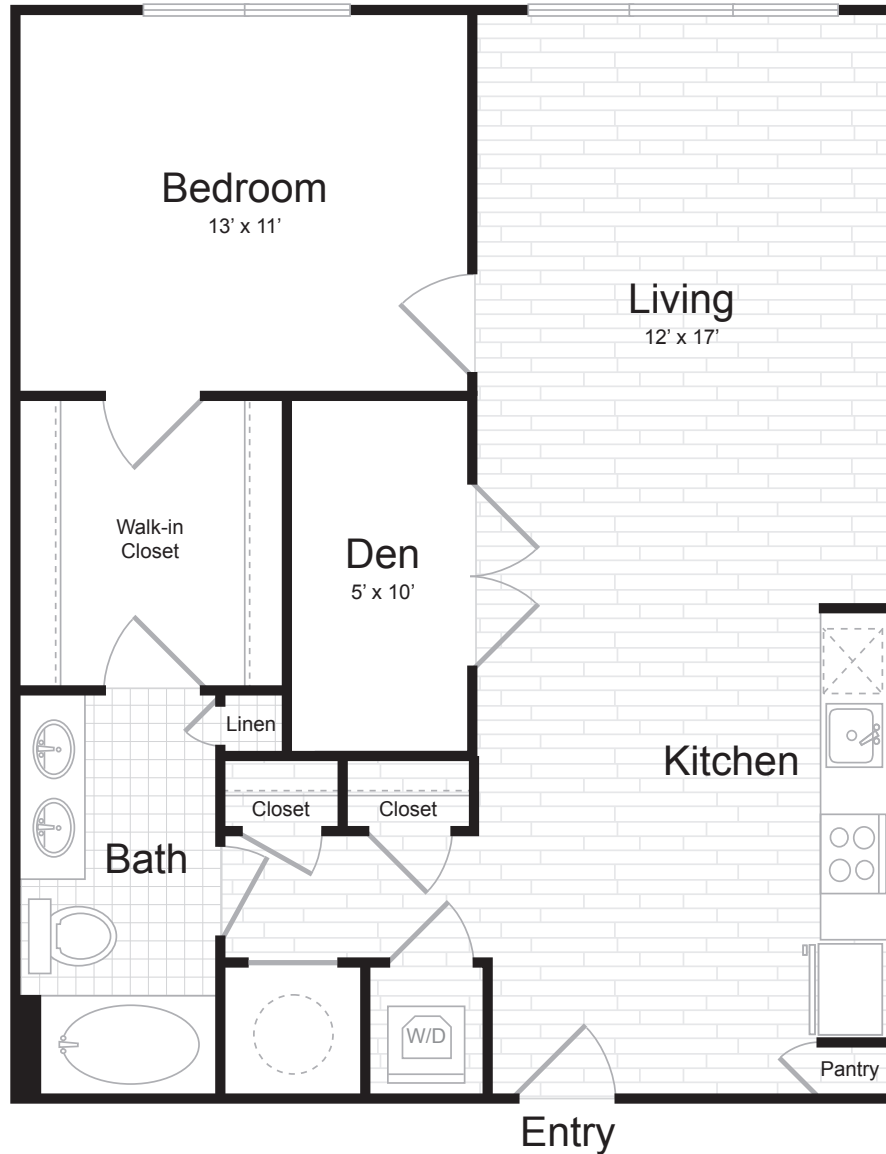

ADM-1

1 BED / 1 BATH

832
SQ. FT.

Juniper

6000 Merriweather Drive | Columbia, MD 21044

443-393-6705 | www.junipermerriweather.com

Floor plans are artist's rendering. All dimensions are approximate. Actual product and specifications may vary in dimension or detail. Not all features are available in every apartment. Prices and availability are subject to change. Please see a representative for details.