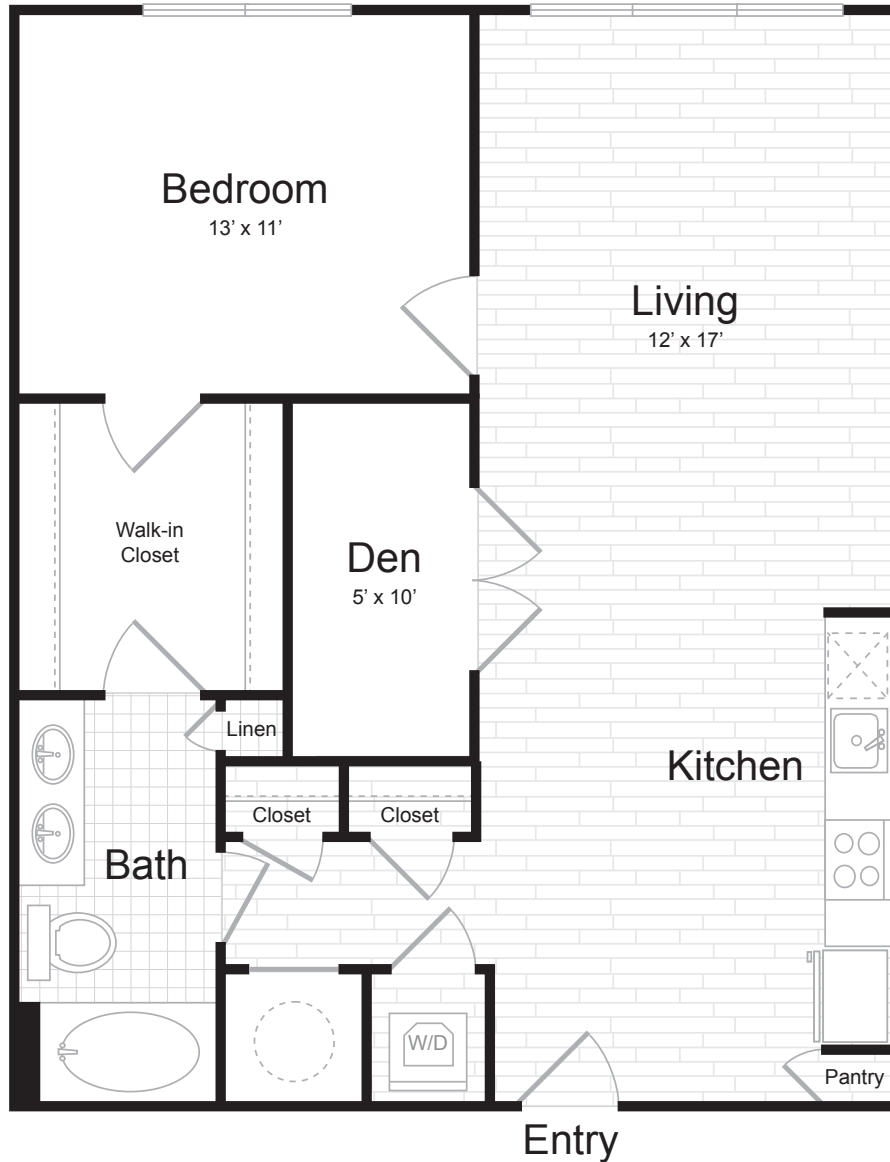

ADM-1.01

1 BED / 1 BATH

972
SQ. FT.

Juniper

6000 Merriweather Drive | Columbia, MD 21044

443-393-6705 | www.junipermerriweather.com

Floor plans are artist's rendering. All dimensions are approximate. Actual product and specifications may vary in dimension or detail. Not all features are available in every apartment. Prices and availability are subject to change. Please see a representative for details