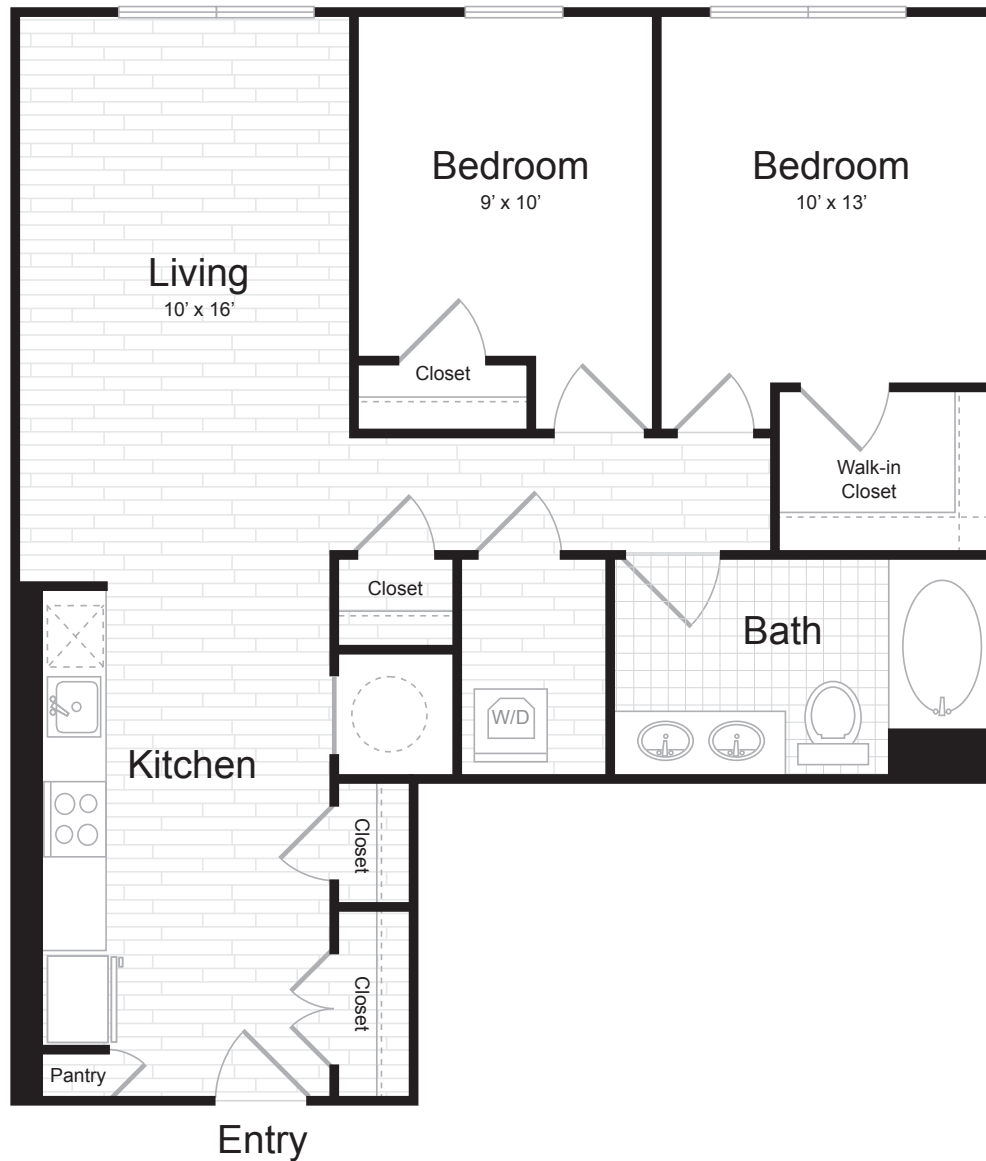

AD-2

1 BED / 1 BATH

877
SQ. FT.

Juniper

6000 Merriweather Drive | Columbia, MD 21044

443-393-6705 | www.junipermerriweather.com

Floor plans are artist's rendering. All dimensions are approximate. Actual product and specifications may vary in dimension or detail. Not all features are available in every apartment. Prices and availability are subject to change. Please see a representative for details.