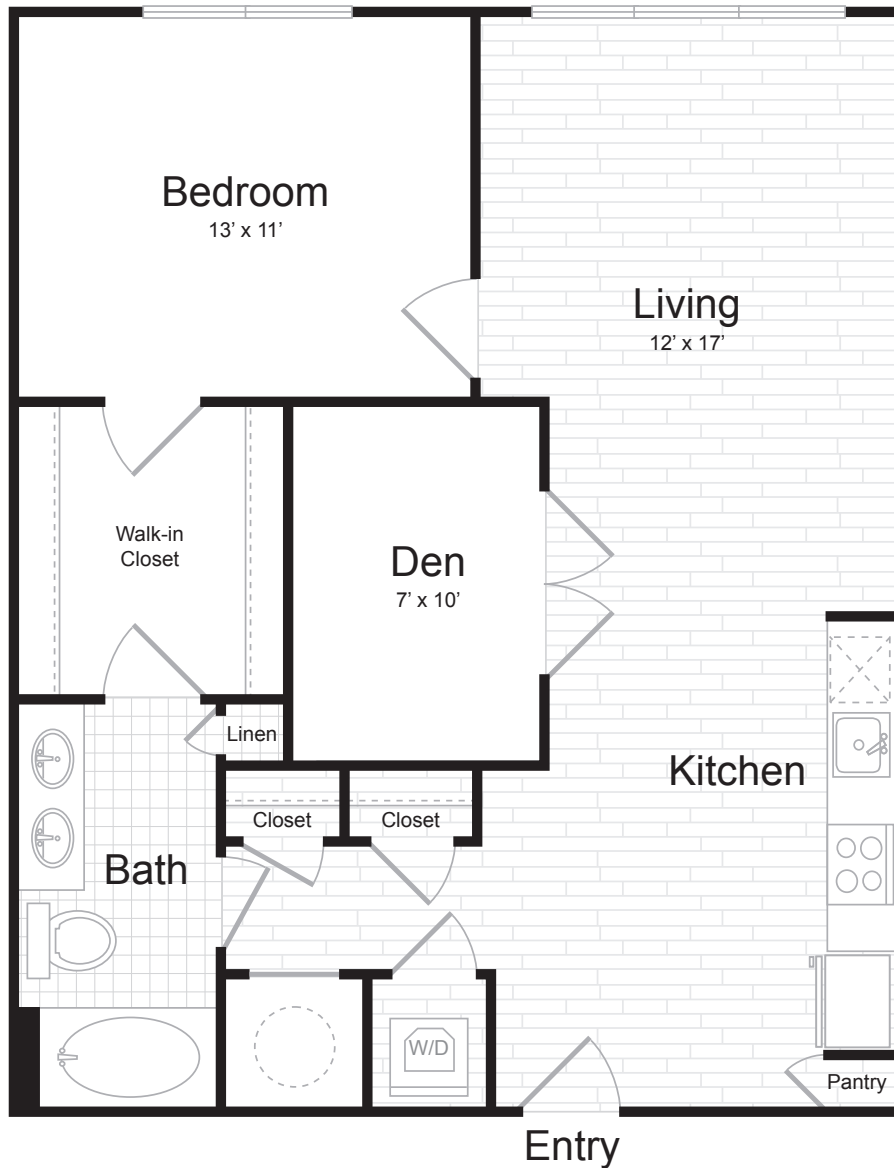

AD-1

1 BED / 1 BATH

882
SQ. FT.

Juniper

6000 Merriweather Drive | Columbia, MD 21044

443-393-6705 | www.junipermerriweather.com

Floor plans are artist's rendering. All dimensions are approximate. Actual product and specifications may vary in dimension or detail. Not all features are available in every apartment. Prices and availability are subject to change. Please see a representative for details.