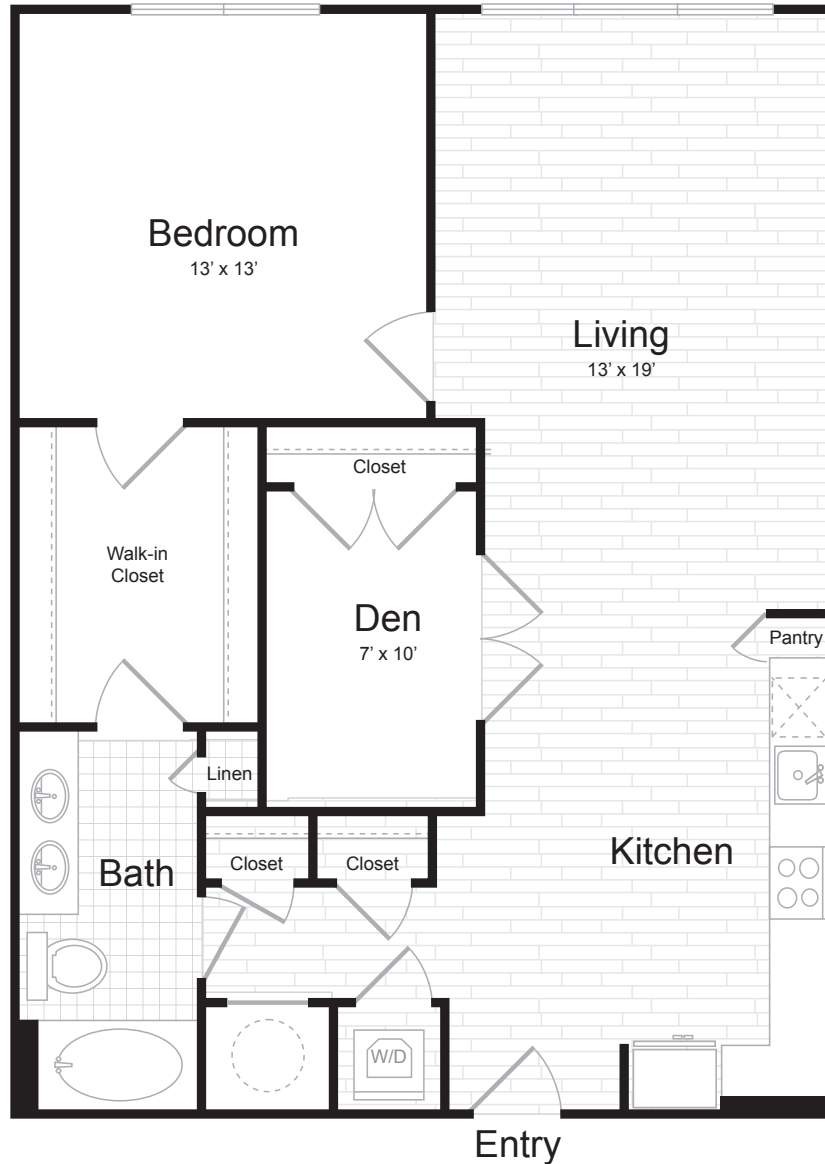

# AD-1.01

1 BED / 1 BATH

972  
SQ. FT.

# Juniper

6000 Merriweather Drive | Columbia, MD 21044

443-393-6705 | [www.junipermerriweather.com](http://www.junipermerriweather.com)

*Floor plans are artist's rendering. All dimensions are approximate. Actual product and specifications may vary in dimension or detail. Not all features are available in every apartment. Prices and availability are subject to change. Please see a representative for details*