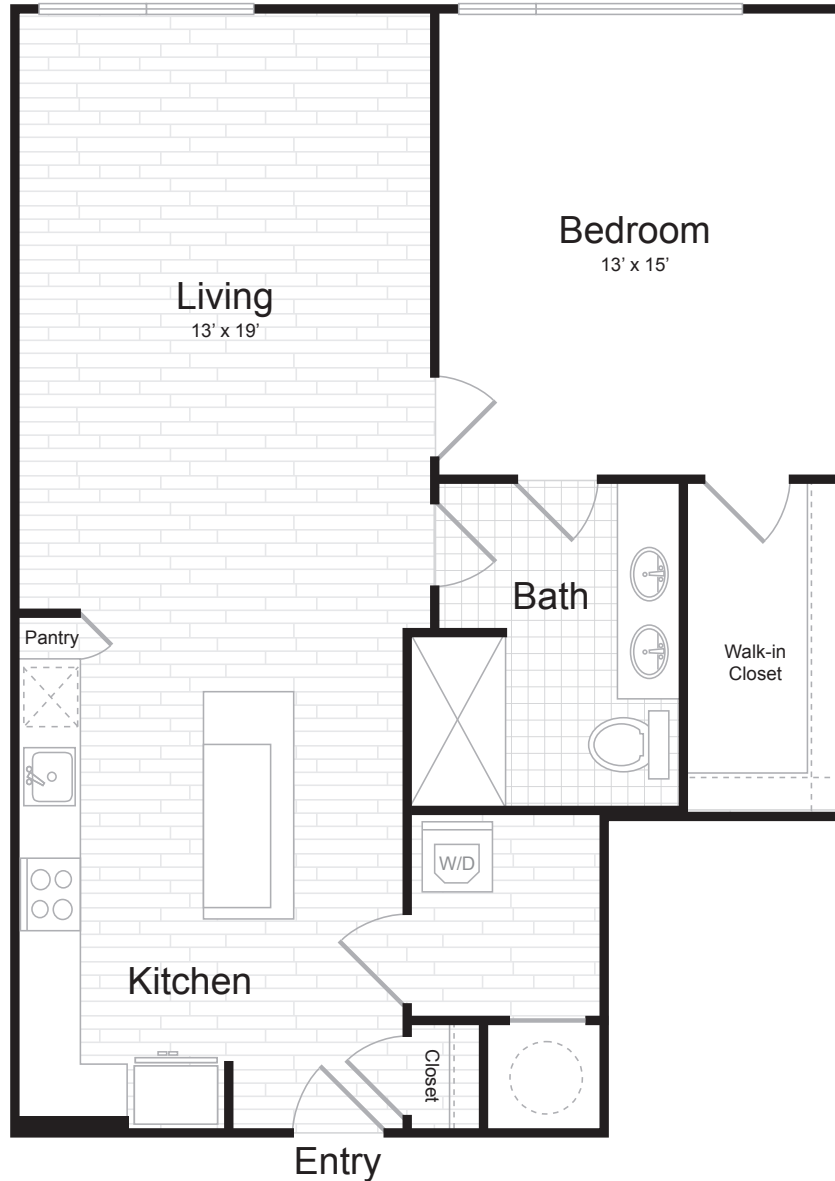

A-3

1 BED / 1 BATH

895 SQ. FT.

Juniper

6000 Merriweather Drive | Columbia, MD 21044

443-393-6705 | www.junipermerriweather.com

Floor plans are artist's rendering. All dimensions are approximate. Actual product and specifications may vary in dimension or detail. Not all features are available in every apartment. Prices and availability are subject to change. Please see a representative for details