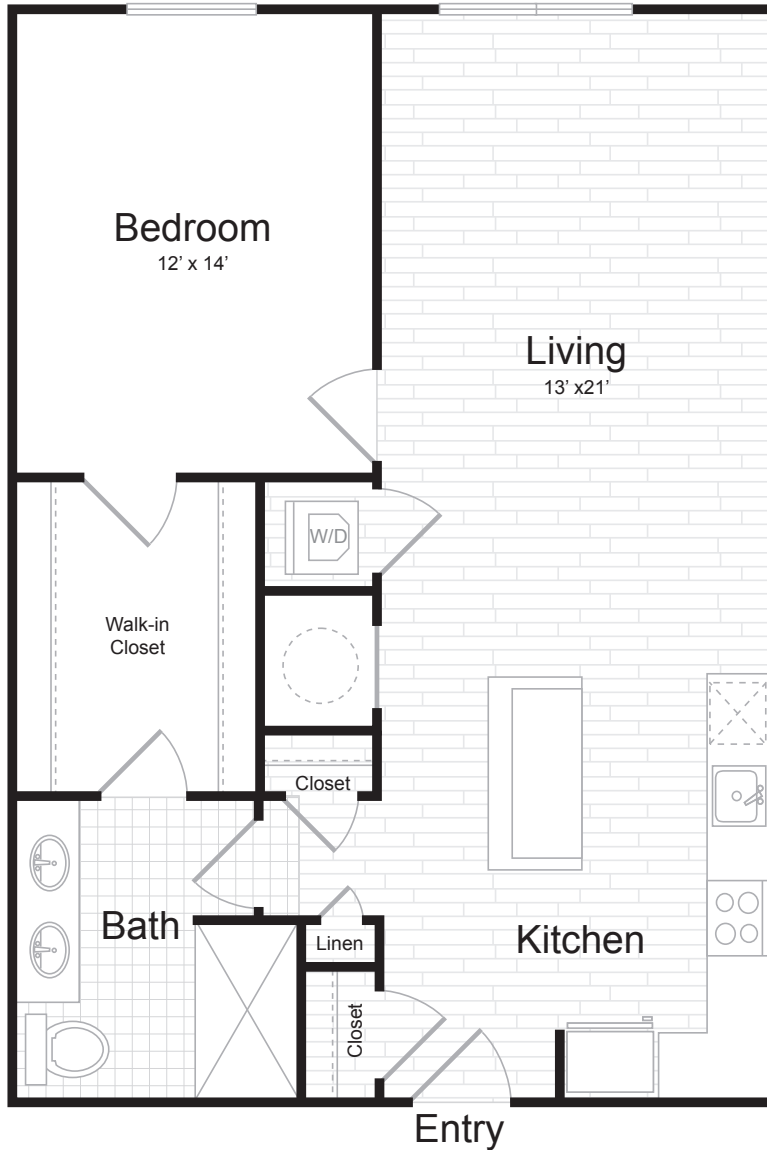

A-2

1 BED / 1 BATH

791
SQ. FT.

Juniper

6000 Merriweather Drive | Columbia, MD 21044

443-393-6705 | www.junipermerriweather.com

Floor plans are artist's rendering. All dimensions are approximate. Actual product and specifications may vary in dimension or detail. Not all features are available in every apartment. Prices and availability are subject to change. Please see a representative for details.