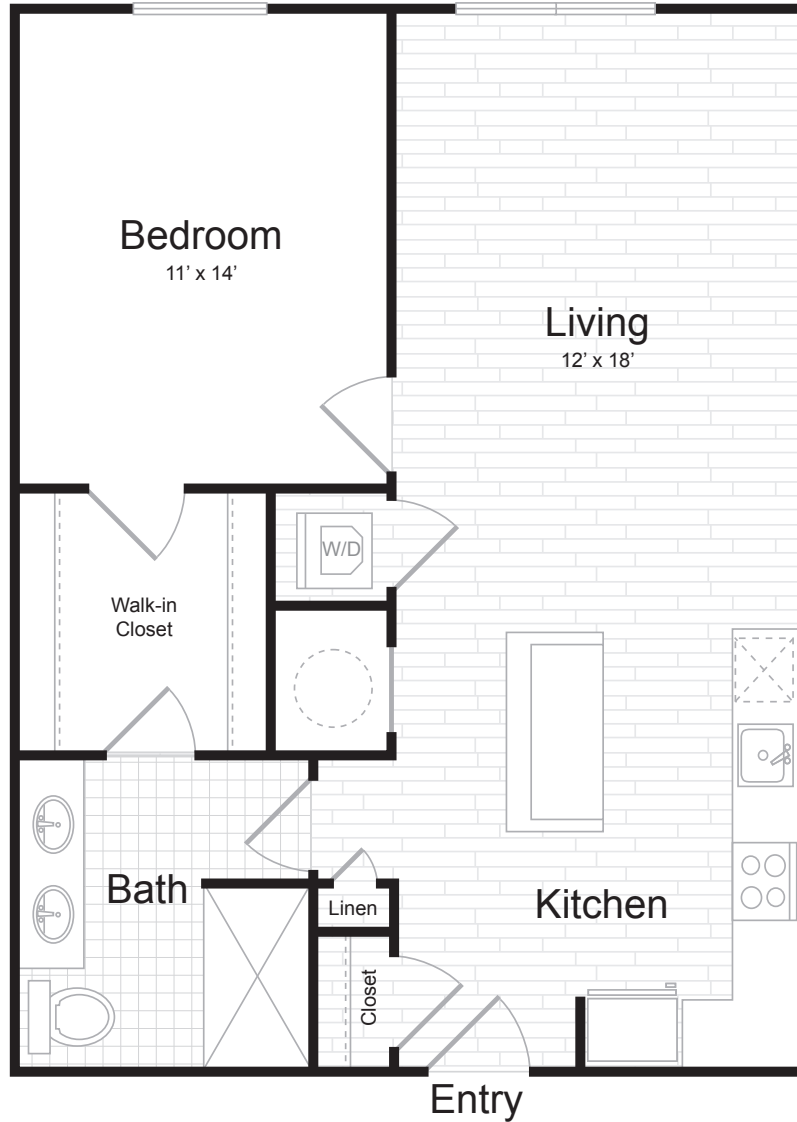

A-1

1 BED / 1 BATH

707 SQ. FT.

Juniper

6000 Merriweather Drive | Columbia, MD 21044

443-393-6705 | www.junipermerriweather.com

Floor plans are artist's rendering. All dimensions are approximate. Actual product and specifications may vary in dimension or detail. Not all features are available in every apartment. Prices and availability are subject to change. Please see a representative for details